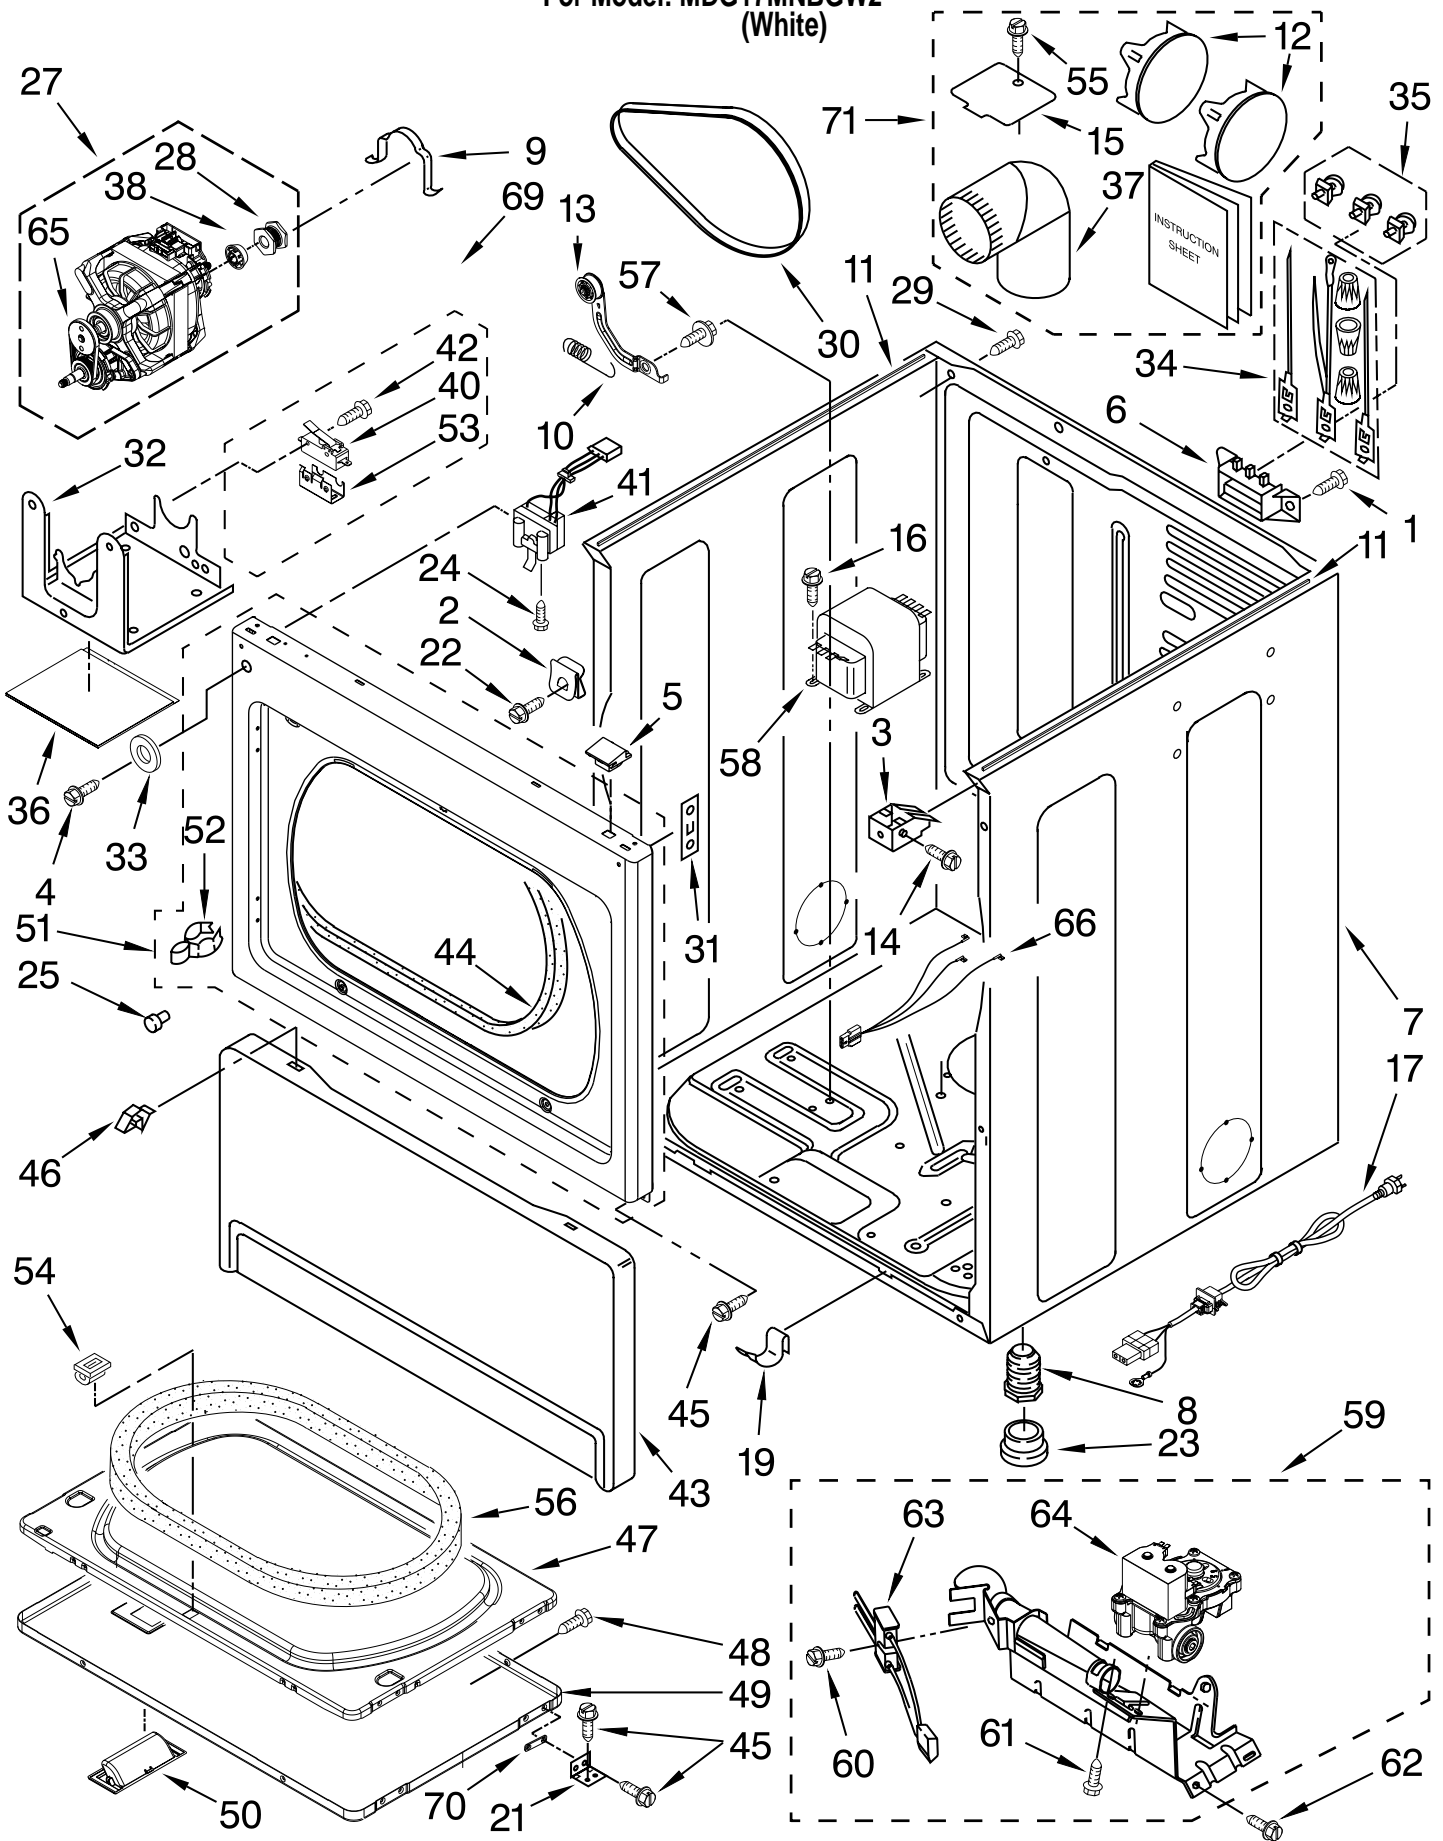

CABINET PARTS

For Model: MDG17MNBGW2
(White)

FOR ORDERING INFORMATION REFER TO PARTS PRICE LIST

CABINET PARTS

For Model: MDG17MNBGW2
(White)

Illus. No.	Part No.	DESCRIPTION	Illus. No.	Part No.	DESCRIPTION	Illus. No.	Part No.	DESCRIPTION
1	3393008	Screw	25	693152	Bumper	53	8564011	Bracket-Switch
2	W10131123	Nut, #8 U Type	27	W10289662	Motor Assembly (50 Hz.)	54	3392538	Catch, Door Assembly
3	3391846	Clip, Front Panel	28	W10167237	Pulley	55	3390647	Screw
4	3400077	Screw, 10-16 x 1/2	29	8533974	Screw	56	3390735	Seal, Door
5	345670	Lock, Top	30	W10131172	Belt, Drive	57	3389420	Screw
6	3397659	Block, Terminal	31	3390902	Clip, Door Hinge	58	3977633	Transformer
7	8310656	Cabinet	32	W10135695	Bracket, Motor	59	W10469829	Burner Assembly 50 Hz. (Refer To Page 8 & 9 For Further Breakdown)
8	3392100	Foot, Dryer (Plastic)	33	W10223794	Washer	60	3393909	Screw
	279810	Foot - Optional (Extended Length Package Of 2) (Not Included)	34	279318	Terminal, Brass & Tinned (3) (Includes Ill. 35)	61	W10080630	Screw
9	660658	Clamp, Motor	35	279393	Terminal Block Screw Kit (For Terminal Block)	62	3390647	Screw
10	3387374	Spring, Idler	36	W10212660	Sound Pad, Motor	63	686590	Ignitor
11	8318396	Foam-Seal	37	279731	4" - 90° Elbow	64	W10304603	Valve Gas 50 Hz. (Complete)
12	697750	Plug, Multivent	38	3393657	Restrainer, Belt	65	3405160	Poly V, Belt
13	W10344192	Idler Assembly	40	W10410873	Switch-Belt	66	W10190549	Jumper, Transformer
14	3391915	Screw	41	W10237959	Door Switch Assembly	69	W10259136	Switch Assembly
15	3394331	Plate, Cover	42	3400934	Assembly, Screw & Insulator	70	W10191265	Plug-Hinge Screw
16	3400000	Screw	43	697215	Panel, Toe	Optional Parts Not Included		
17	W10476824	Cord, Power (Parts Not Shown)	44	3387242	Seal, Front Panel	Dryer Exhaust Kit (For Side & Bottom Venting)		
	W10446855	10A Cord Lock 10A Cord Adapters	45	342055	Screw			
	W10476818	Australian	46	3388229	Retainer			
	W10476822	European	47	W10323061	Door, Rear			
	W10476820	British	48	W10080300	Screw			
19	W10291934	Clip	49	W10322546	Door, Front			
21	W10279703	Hinge And Pin	50	W10116360	Handle, Door			
22	W10131119	Screw	51	W10192882	Front Panel			
23	3391943	Boot, Foot	52	696144	Strike, Door	71	279818	White
24	697773	Screw