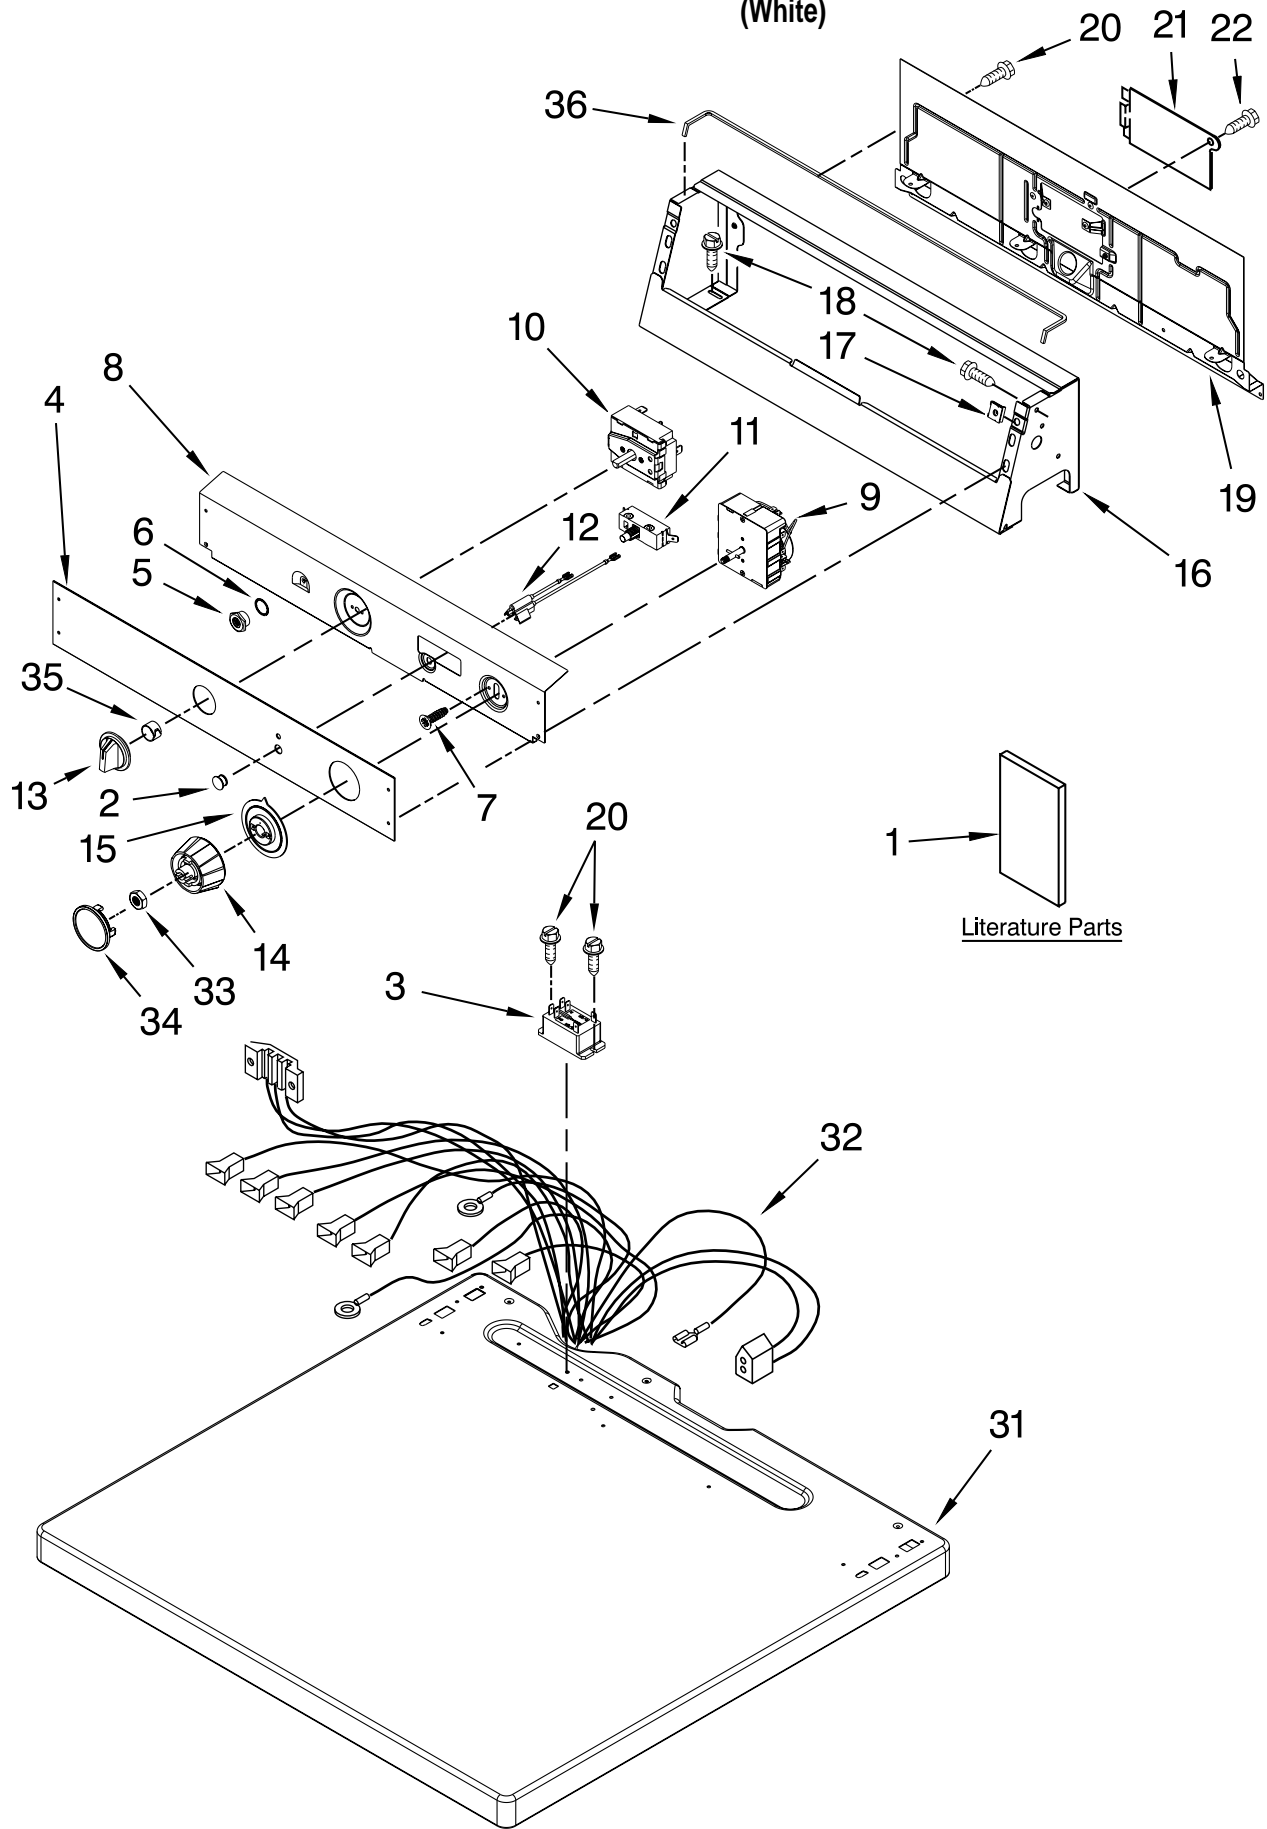

PARTS LIST

for

MAYTAG[®]

**COMMERCIAL
GAS DRYER**

**MODEL
MDG17MNBGW2**

TOP AND CONSOLE PARTS

For Model: MDG17MNBGW2
(White)

FOR ORDERING INFORMATION REFER TO PARTS PRICE LIST

TOP AND CONSOLE PARTS

For Model: MDG17MNBGW2
(White)

Illus. No.	Part No.	DESCRIPTION
1		Literature Parts
	W10115538	Instructions
		Installation
	W10396191	Wiring Diagram
2	W10133502	Lens, Pilot Light Amber
3	1188043	Relay, Heater 230V
4	W10135191	Facia / Overlay
5	W10146429	Nut, 8-32 x 3/8
6	W10139799	Washer
7	W10139100	Screw
8	W10124216	Bracket, Control
9	W10157945	Timer, Dryer
10	W10327100	Switch, Cycle Selection
11	W10181931	Switch, Push-To-Start
12	W10139459	Lamp-Indicator 230 V.
13	W10133507	Knob
14	W10133505	Knob, Control
15	W10133506	Skirt, Dial
16	W10205150	Console
17	W10131123	Nut, #8 U Type
18	W10139210	Screw
19	W10121161	Panel, Rear (Upper)
20	3390647	Screw
21	W10096918	Cover, Terminal Block
22	3390647	Screw
31	W10136704	Top
32	W10386328	Harness, Main
33	W10155650	Nut, 1/4-28 x
34	W10133501	Cap, Knob
35	W10140928	Clip, Knob
36	W10157932	Foam, Seal