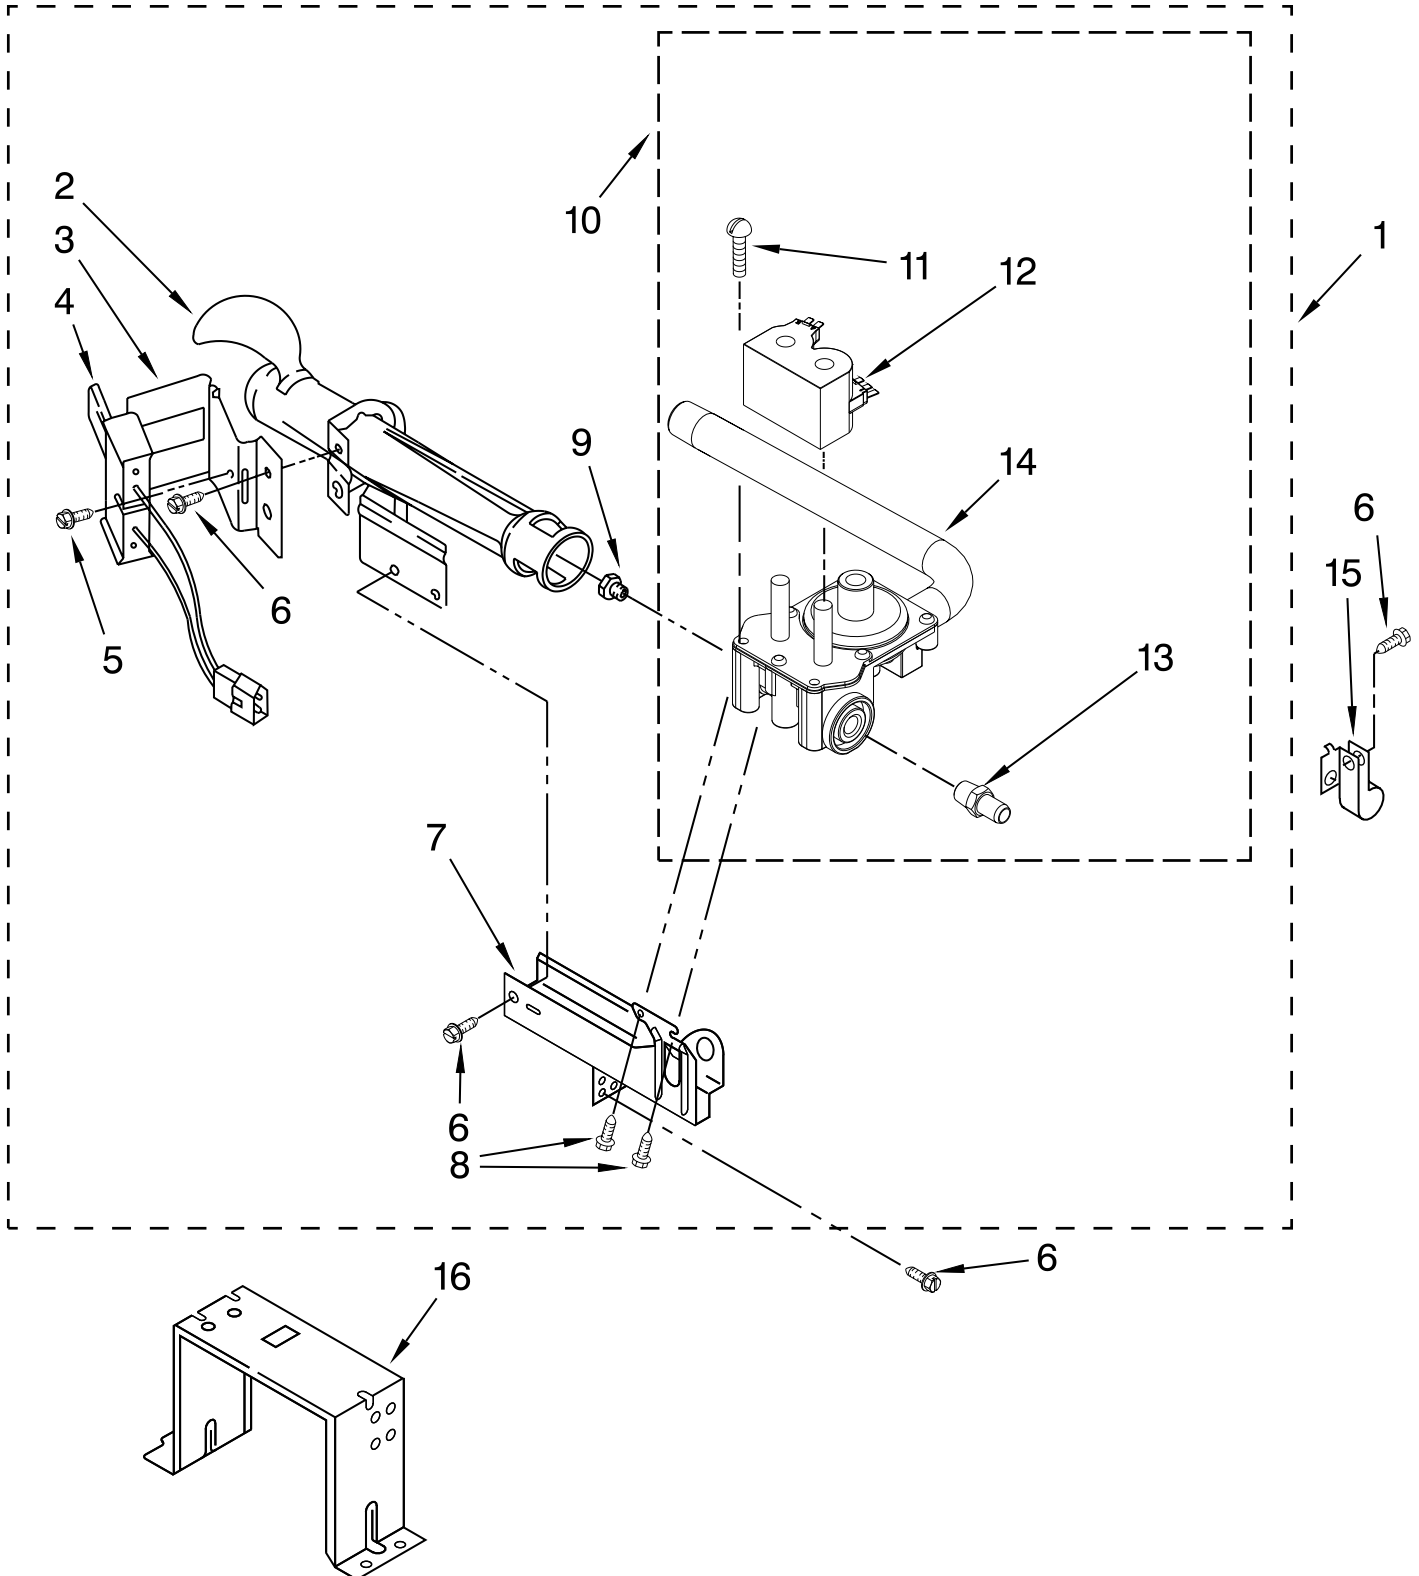

BURNER ASSEMBLY

For Model: MDG17MNBGW2
(White)

USE WITH TYPE 1 – NATURAL, TYPE 2 – MIXED,
AND TYPE 4 – LIQUEFIED PROPANE AND BUTANE GASES

FOR ORDERING INFORMATION REFER TO PARTS PRICE LIST

BURNER ASSEMBLY

For Model: MDG17MNBGW2
(White)

USE WITH TYPE 1 – NATURAL, TYPE 2 – MIXED,
AND TYPE 4 – LIQUEFIED PROPANE AND BUTANE GASES

Illus. No.	Part No.	DESCRIPTION
1	W10469829	Burner Assembly 60 Hz. (Type 1, 2 & 3) (Copreci)
2	688617	Tube, Burner
3	694298	Bracket, Ignitor
4	686590	Ignitor
5	3393909	Screw & Washer (8–32 x 5/8)
6	343641	Screw, 10–16 x 1/2
7	3389871	Base, Burner
8	3387057	Screw, 10–16 x 1/2
9		Orifice, Burner
	234660	Type 1
	234868	Type 2
10	W10304603	Valve, Gas 60 Hz. (Complete)
11	326049536	Screw, Coil
12	W10340251	Coil, 50 Hz.
13	W10304608	Tap, Pressure
14	W10097610	Pipe, Gas Supply
15	3387561	Clamp, Pipe
16	3389889	Bracket, Support

Following Parts Not Illustrated

W10233219 Conversion Kit
(Type 1 and 2)
to Type (4) L.P.G.