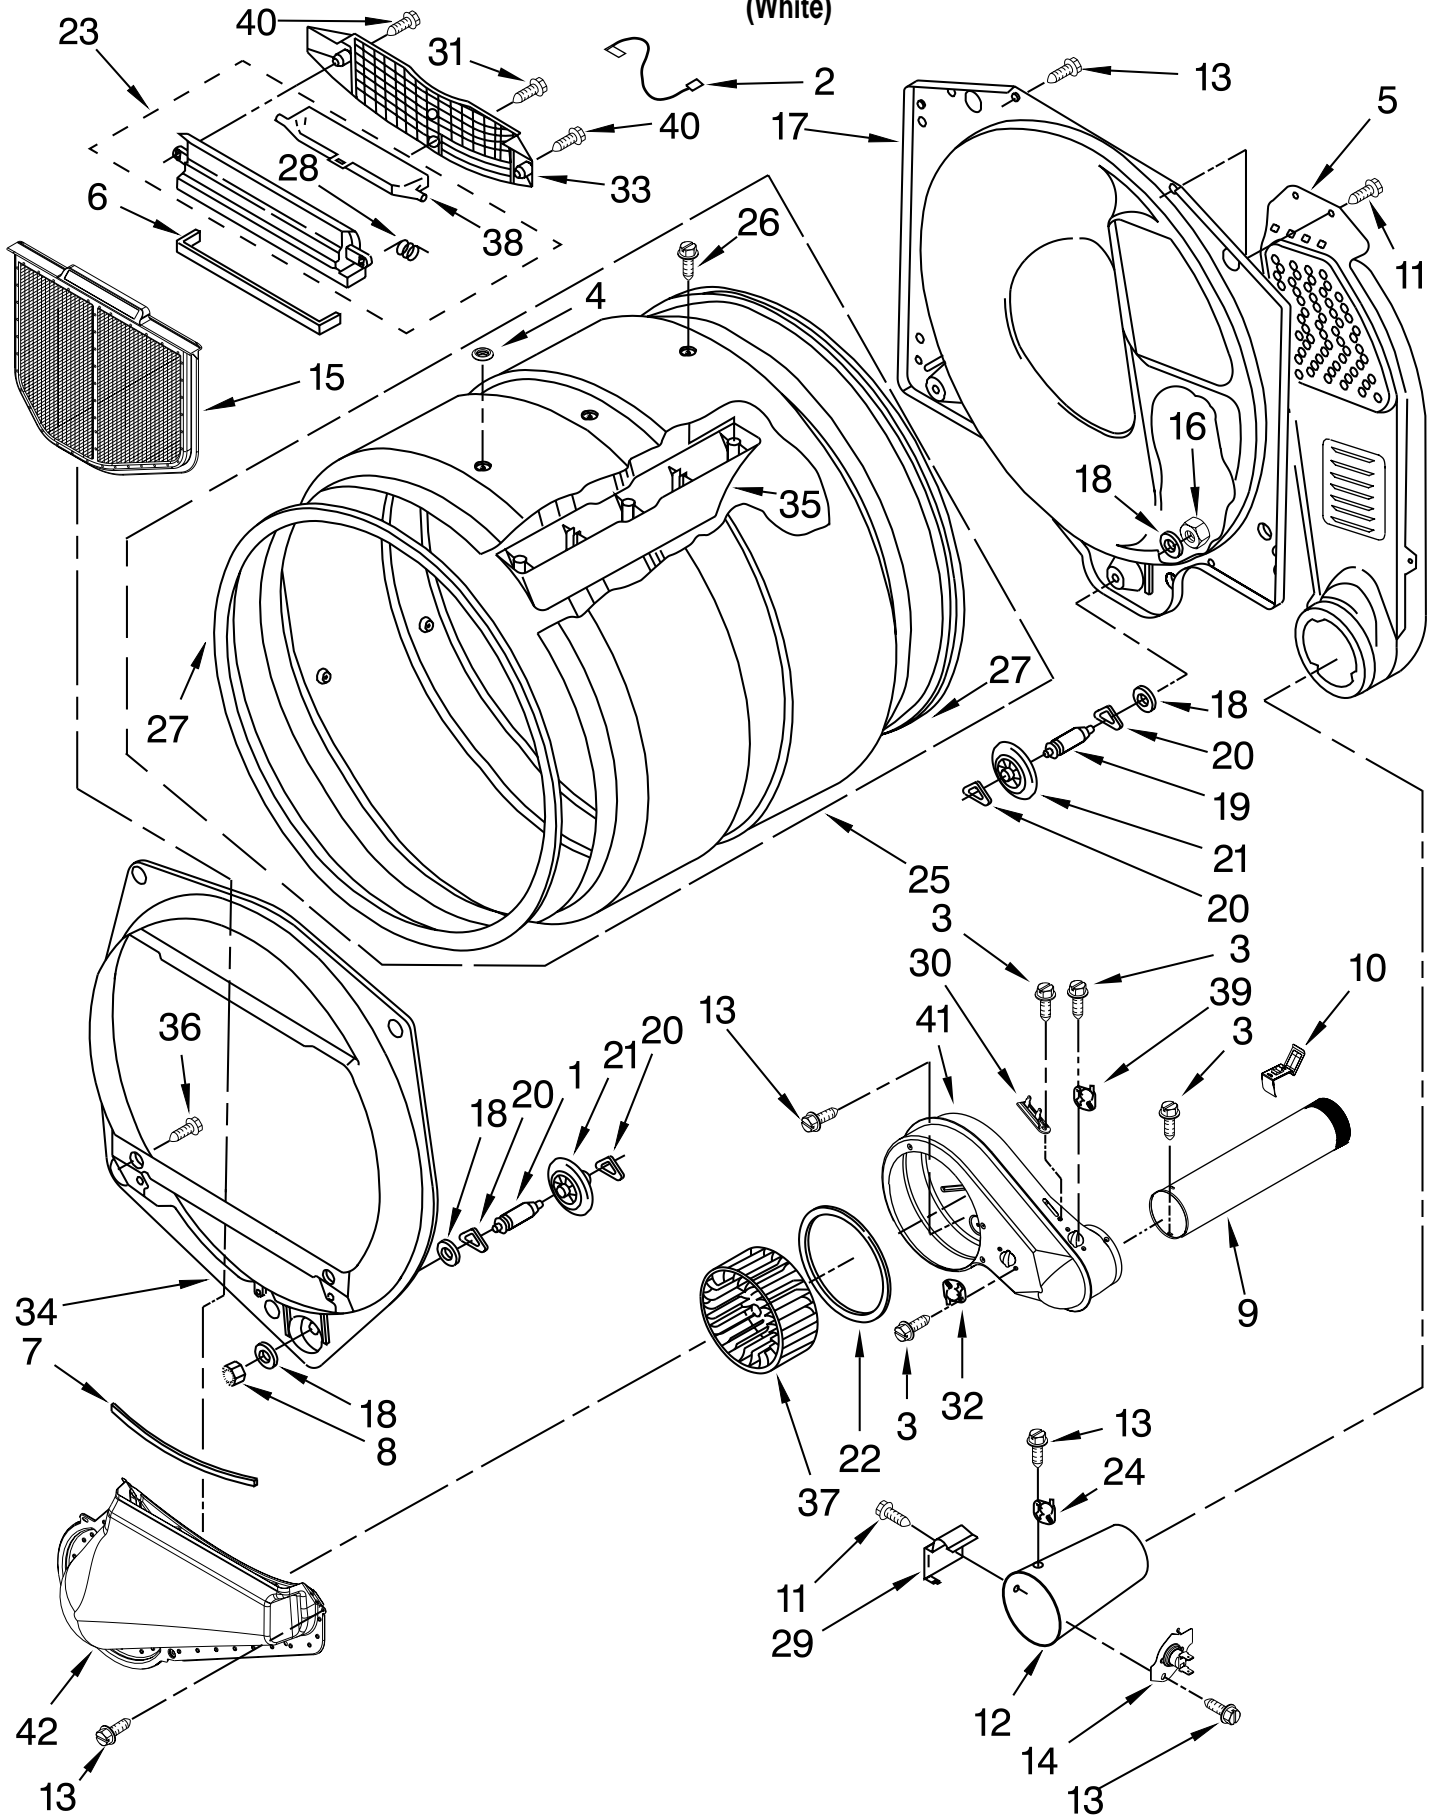

BULKHEAD PARTS

For Model: MDG17MNBGW2
(White)

FOR ORDERING INFORMATION REFER TO PARTS PRICE LIST

BULKHEAD PARTS

For Model: MDG17MNBGW2
(White)

Illus.	Part	
No.	No.	DESCRIPTION
1	W10359271	Shaft, R.H. Thread
2	3401707	Wire, Jumper
3	693995	Screw
4	W10128544	Drum Hole Plug
5	3394346	Air Duct Assembly
6	697813	Seal, Outlet Housing
7	697814	Seal, Drum Front
8	3934666	Nut 3/8 x 16 (R.H.)
9	W10121167	Exhaust Pipe
10	8572105	Clip
11	90767	Screw
12	8573824	Funnel, Burner
13	489463	Screw
14	W10181549	Thermal-Cutoff
15	W10049370	Screen, Lint
16	W10001120	Nut, 3/8-16 (L.H.)
17	3387809	Bulkhead, Rear
18	3387459	Washer, Support
19	W10359272	Shaft, L.H. Thread
20	690997	Ring, Tri
21	W10314171	Roller, Support
22	697770	Seal, Cover Plate
23	W10181927	Housing, Outlet
24	W10206703	Thermostat 255°F High Limit
25	8528998	Drum Complete
26	W10219342	Screw
27	W10166807	Seal, Drum
28	3394986	Spring, Lint Screen
29	338906	Sensor, Radiant
30	3392519	Thermal Limiter
31	695240	Screw
32	W10206196	Thermostat 155°F Electronic
33	W10181926	Grill, Outlet
34	697557	Bulkhead, Front
35	697693	Baffle, Drum
36	3357011	Screw
37	W10349492	Wheel, Blower
38	W10181925	Door, Lint Screen
39	W10194158	Thermostat 140°F Cycling
40	3387230	Screw
41	W10119255	Housing, Blower
42	8066168	Lint Duct Assembly