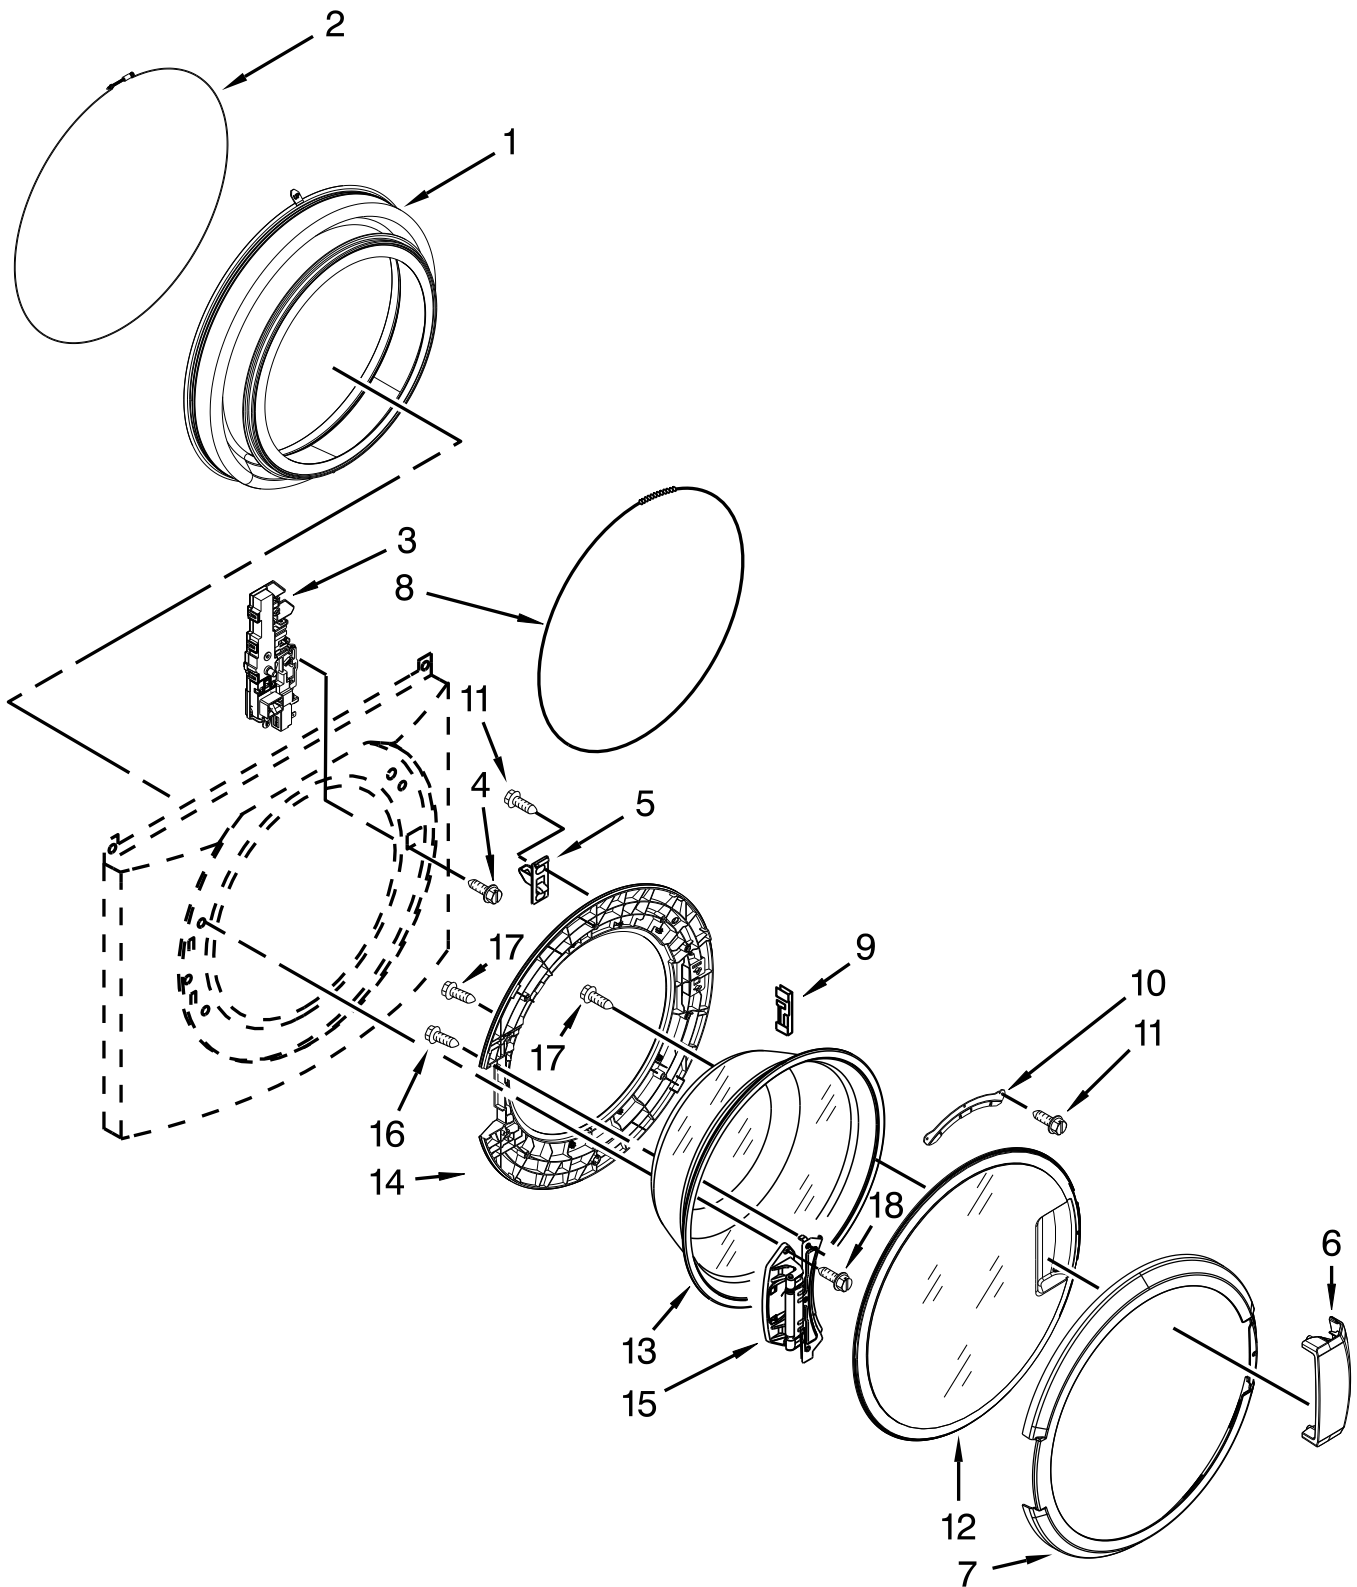

WASHER DOOR PARTS

WASHER DOOR PARTS

<u>Illus.</u> <u>No.</u>	<u>Part No.</u>	<u>Description</u>	<u>Illus.</u> <u>No.</u>	<u>Part No.</u>	<u>Description</u>	<u>Illus.</u> <u>No.</u>	<u>Part No.</u>	<u>Description</u>
1	W10311051	Bellow	8	W10217563	Clamp, Bellow To Front Panel	14	W10198442	Frame, Door Back Support
2	8540108	Clamp, Bellow To Tub	9	8540115	Clamp, Support	15	W10198417	Hinge, Door
3	W10196671	Lock, Door	10	8540114	Clamp, Glass	16	8540284	Screw
4	8540725	Screw	11	8540513	Screw	17	8540282	Screw
5	8540221	Hook, Door	12	W10137404	Frame, Door Front Assembly	18	W10015090	Screw
6	W10112925	Handle, Door	13	W10388315	Glass, Door			
7	W10198440	Trim Ring, Outer Door