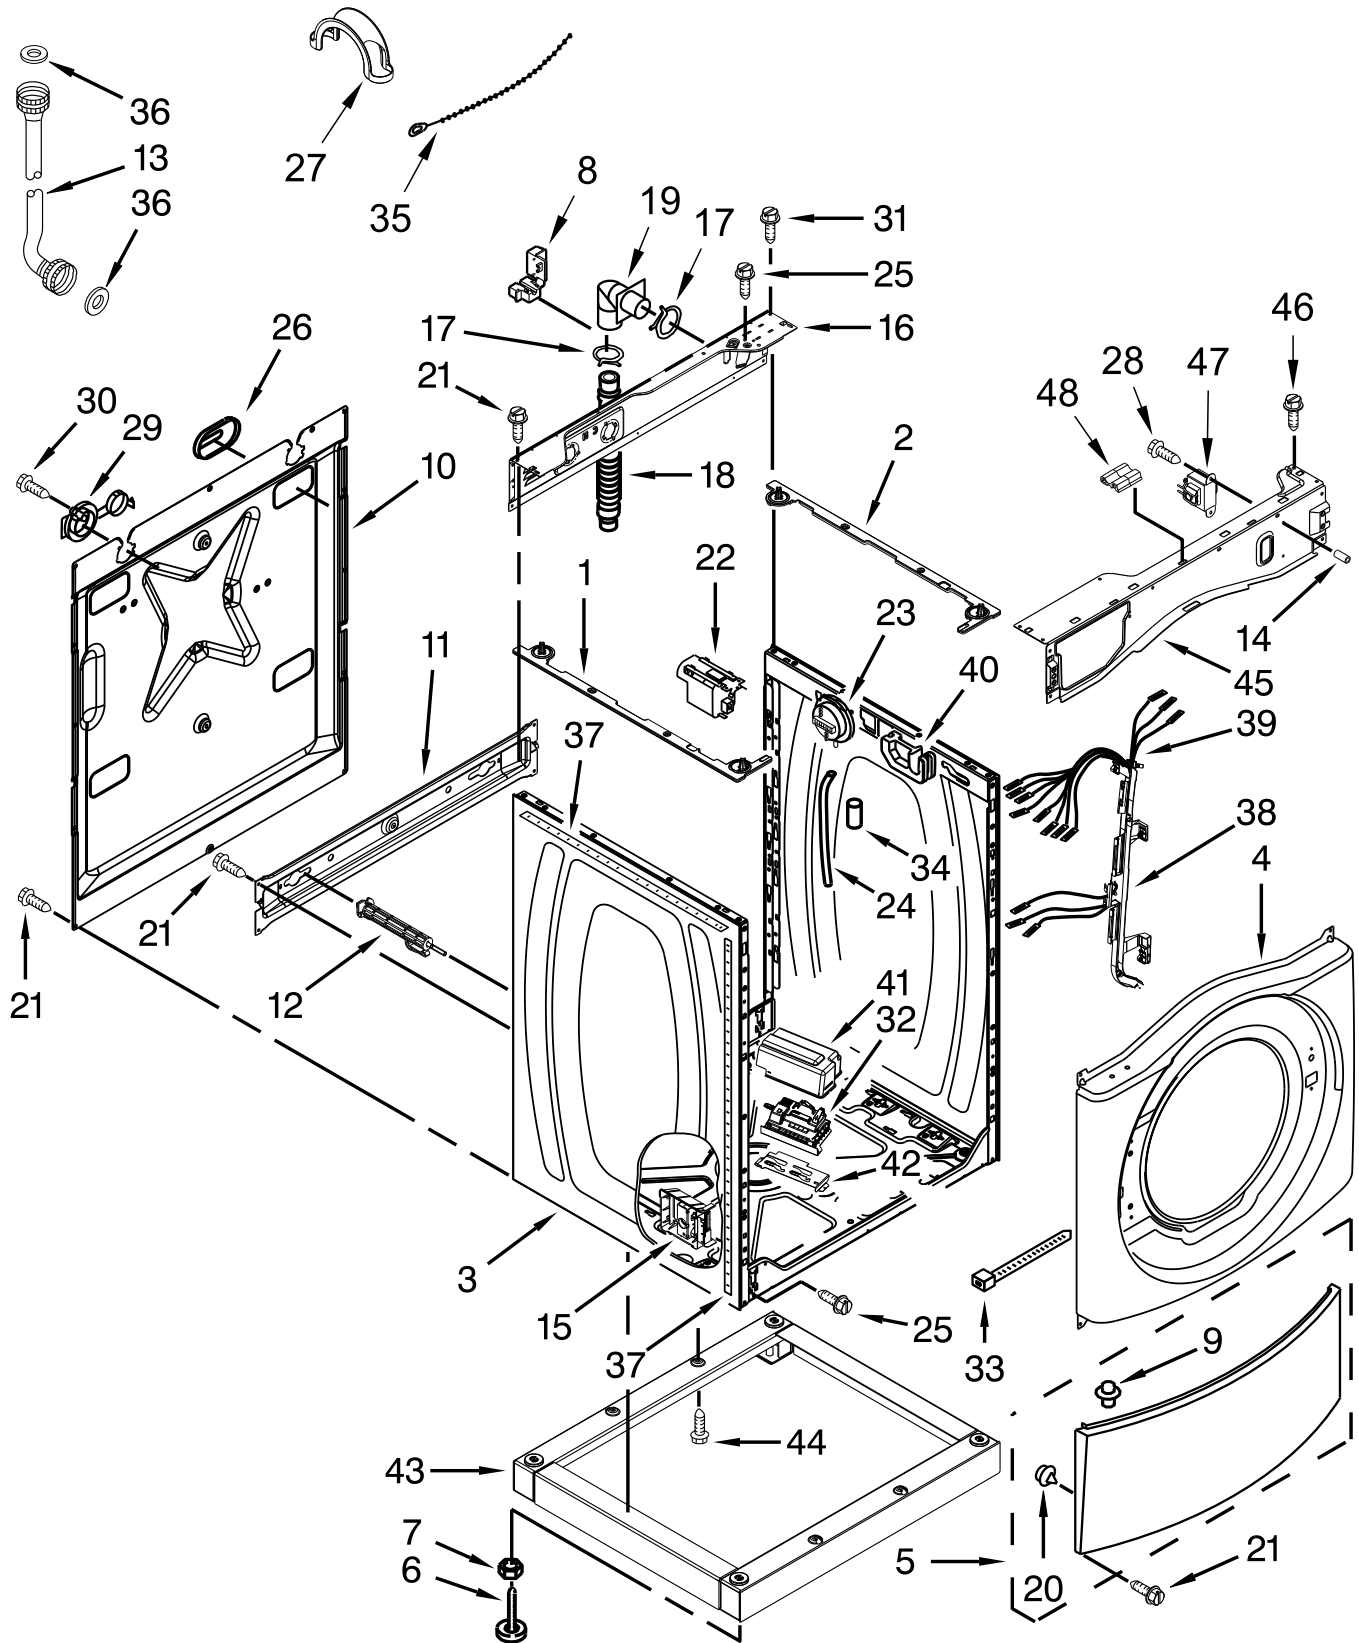

WASHER CABINET PARTS

WASHER CABINET PARTS

<u>Illus.</u> <u>No.</u>	<u>Part No.</u>	<u>Description</u>	<u>Illus.</u> <u>No.</u>	<u>Part No.</u>	<u>Description</u>	<u>Illus.</u> <u>No.</u>	<u>Part No.</u>	<u>Description</u>
1	W10405229	Rail-Spacer, Left	17	356138	Clamp, Hose	37	8318396	Seal, Foam
2	W10405223	Rail-Spacer, Right	18	W10106460	Hose, Drain Outer	38	W10168546	Harness Channel, Side Front
3		Cabinet	19	W10003260	Connector, Hose Outlet	39	W10645953	Harness, Main Wiring
	W10276046	White	20	238614	Bumper			Includes Item 38 And The Following Cable Sets: (Not Illustrated)
4		Panel, Front	21	W10015090	Screw	W10342219		CCU To Cold Fill Valve (4 Pole)
	W10306505	White	22	W10398805	Filter, Interference	W10342220		CCU To Hot Fill Valve (2 Pole)
5		Panel, Toe	23	W10292407	Switch, Pressure	W10342229		CCU TO MCU-Serial Communication (3 Pole)
	8540664	White	24	8540294	Hose, Pressure Switch	W10342223		Door Lock - Power
6	W10245373	Foot, Leveling	25	8540479	Screw, Grounding	40	8540643	Bracket, Spring
7	3359452	Nut, Hex	26	8540268	Cover, Transport	41	W10405233	Cover, CCU
8	W10110676	Strain Relief, Power Cord	27	8577378	U-Bend, Drain Hose	42	W10198280	Bracket, CCU
9	8518891	Rivet	28	8540329	Screw	43		Pedestal
10	W10258342	Panel, Rear	29	8540728	Sleeve, Cord Support		W10103350	White
11	W10189659	Brace, Transport	30	8540727	Screw	44	W10346892	Screw
12	W10251449	Bolt, Shipping (Set Of 4)	31	8540329	Screw	45	W10294428	Bracket, Console
13		Hose, Water Inlet	32	W10756273	Microcomputer, Machine Control	46	W10015090	Screw
	W10352644	Cold Water	33	3429563	Tie, Cable	47	W10198470	Transformer, 240 To 22.5 VAC
	W10352594	Warm Water	34	2161302	Sleeve	48	W10198373	Base, Retainer
14	W10018050	Cap Plug	35	3347868	Tie, Cable (Beaded)			
15	W10385821	Motor Control Unit	36	3976300	Washer, Inlet Hose			
16	W10244560	Brace, Rear