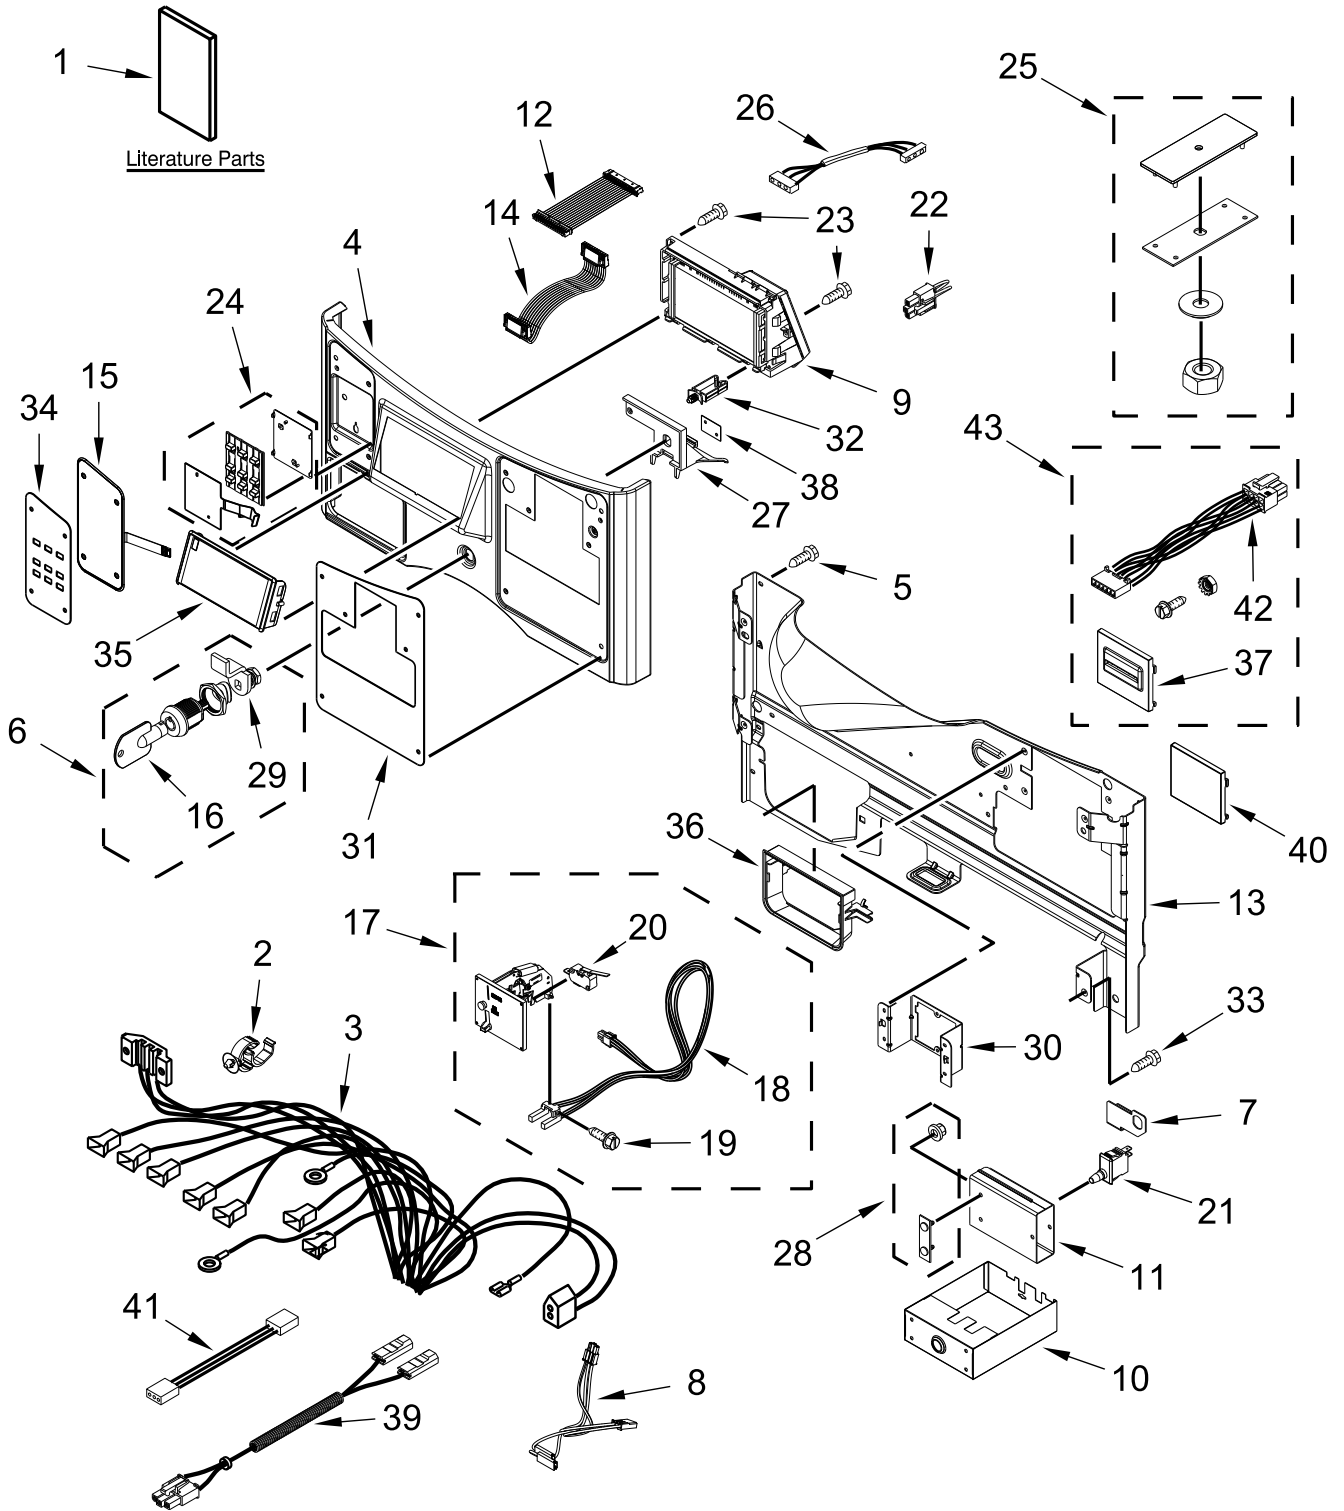

COMMERCIAL STACKED

MODELS:

MLE21PDAGW0 (White)
MLE21PNAGW0 (White)
MLG21PDAGW0 (White)

CONTROL PANEL PARTS

CONTROL PANEL PARTS

<u>Illus.</u> <u>No.</u>	<u>Part No.</u>	<u>Description</u>	<u>Illus.</u> <u>No.</u>	<u>Part No.</u>	<u>Description</u>	<u>Illus.</u> <u>No.</u>	<u>Part No.</u>	<u>Description</u>
1		Literature Parts	12	W10167482	Wire Assembly, Main Connection	31	W10198335	Fascia PD - Coin Drop
	W10589664	Instructions, Installation	13	W10198369	Bracket, Console		W10749098	Fascia PR - Card Reader
	W10335470	Instructions, Installation Card Reader	14	W10167484	Wire Assembly, EXP Connection	32	W10129069	Clip, Wire
	W10589663	Sheet, Tech	15	W10744979	Fascia Membrane & Bezel Assembly	33	W10386302	Screw
	W10589666	Use & Care Guide PD Elec	16	W10114740	Key, Access Door	34	W10198284	Buttons, Fascia
	W10589763	Use & Care Guide Card PD Elec	17	W10133245	Assembly, Dual Coin Drop	35	W10198390	Display, Window
	W10589667	Use & Care Guide PD Gas		W10133242	Assembly, Single Coin Drop	36	W10198345	Collar, Dispenser
	W10589764	Use & Care Guide Card PD Gas	18		Coin Optic Sensor Assembly	37	W10198367	Bezel
2	W10190263	Clip, Harness		W10247389	White	38	W10151156	Shield, Sensor Switch
3	W10745627	Harness, Main (Gas Model)		W10247388	Black	39	W10300896	Wire Harness, Vault Switch
	W10745626	Harness, Main (Electric Models)	19	W10142655	Screw	40	W10198366	Cover PD/PN
4	W10744556	Assembly, Panel PD - Coin Drop	20	W10133281	Switch, Service Access	41	W10342230	Cable Set, UI To CCU Communication
	W10744557	Assembly, Panel PR - Card Reader	21	W10133289	Switch, Vault Service Door	42	W10239515	Harness, Card Reader
5	3390647	Screw	22	W10133282	Jumper, Switch Service/Vault	43	W10198451	Card Reader, Conversion Kit
6	W10198223	Lock, Service & Programming	23	W10192860	Screw			
7	W10160652	Bracket-Switch	24	W10198198	Assembly, Button Set			
8	W10242896	Wire Harness, Sensor Switch	25	W10169579	Kit-Coin Box, Security (To be serviced as a kit)			
9	W10745436	Assembly, Techbox PD - Coin Drop	26	W10242897	Harness, Wire Dryer CCU to UIC			
	W10745437	Assembly, Techbox PR - Card Reader	27	W10198375	Console, Support			
10	W10133248	Box, Coin	28	W10159907	Assembly, Mounting Strap Weld			
11	W10133258	Assembly, Vault Body	29	W10233256	Cam, Locking IEC			
			30	W10198322	Bracket PD Coin Drop & PN Non-Coin			
				W10198323	Bracket PR - Card Reader			