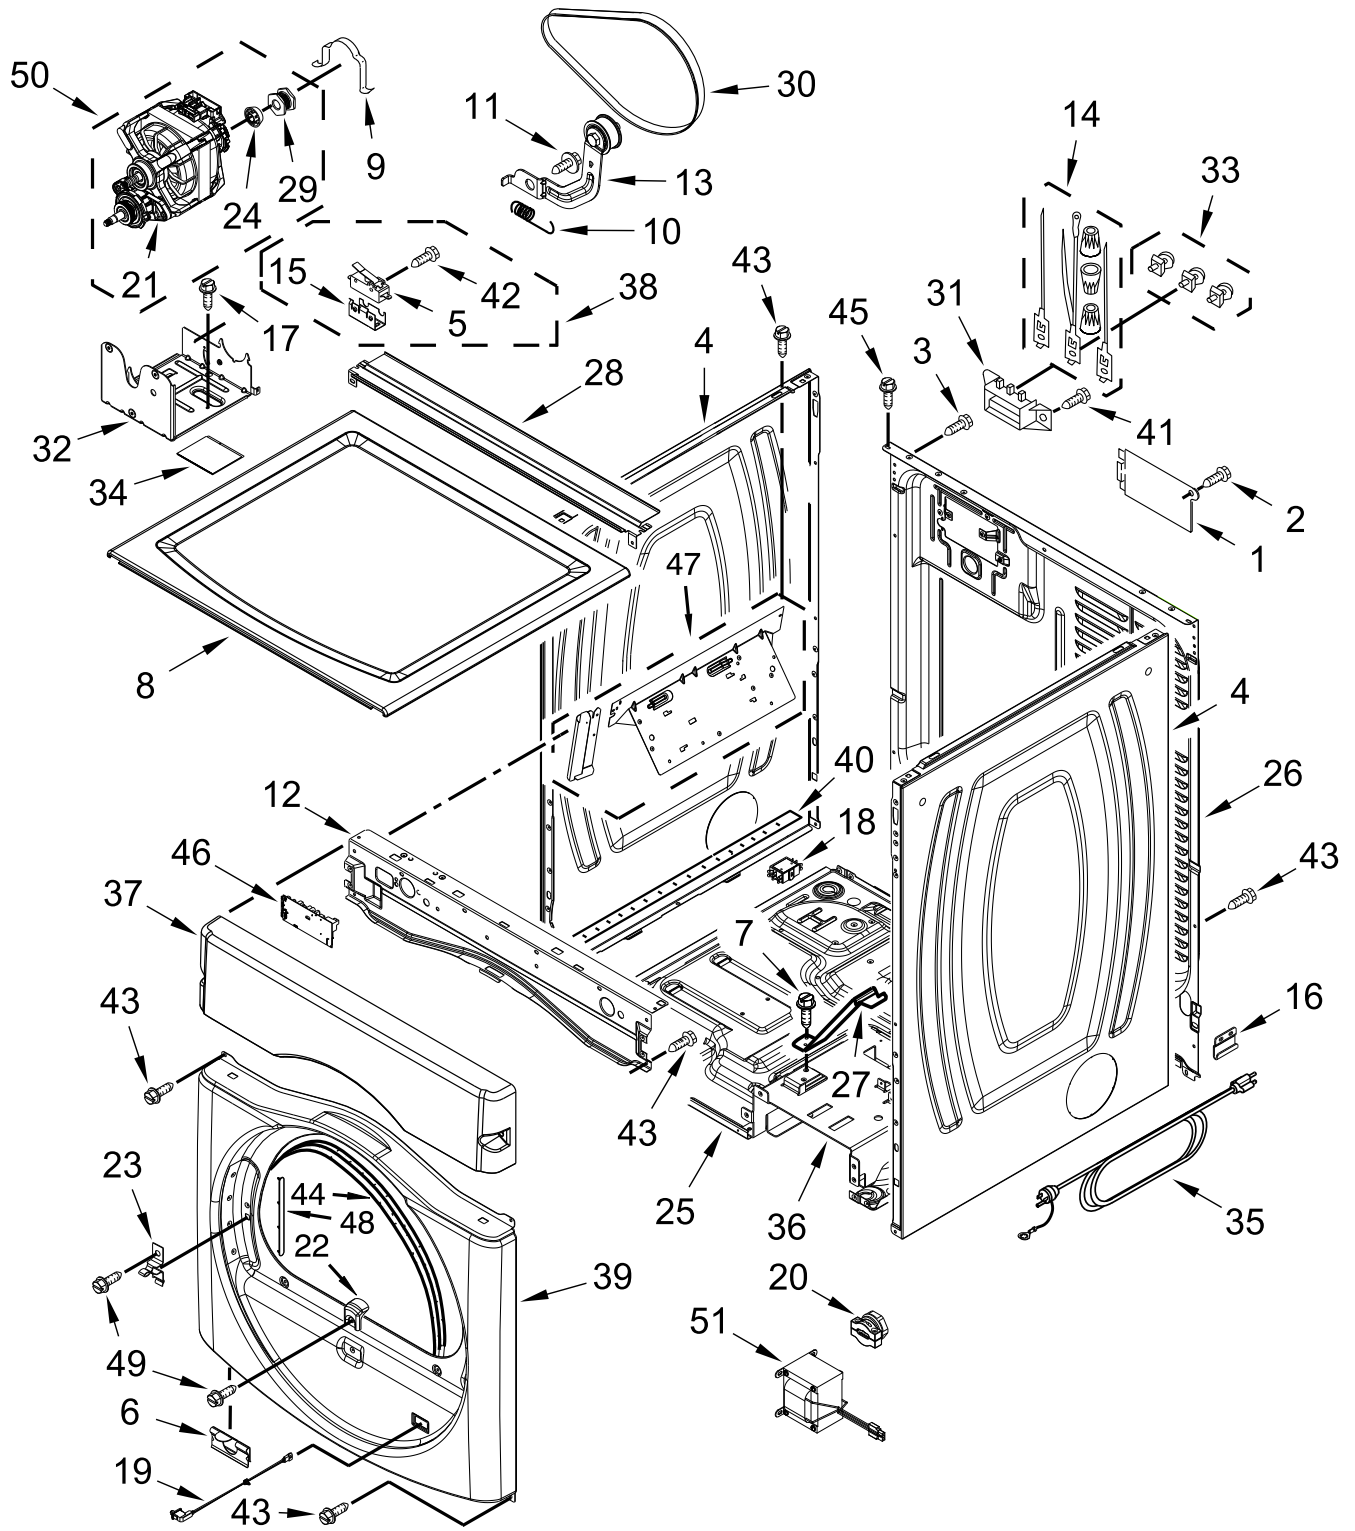

DRYER CABINET PARTS

DRYER CABINET PARTS

<u>Illus.</u> <u>No.</u>	<u>Part No.</u>	<u>Description</u>	<u>Illus.</u> <u>No.</u>	<u>Part No.</u>	<u>Description</u>	<u>Illus.</u> <u>No.</u>	<u>Part No.</u>	<u>Description</u>
1	W10601020	Cover, Terminal Block	20	8316644	Relief, Strain (Power Cord)	38	W10259136	Assembly, Switch
2	W10748311	Screw	21	3405160	Belt, Drive (Blower Wheel)	39		Front Panel Assembly
3	W10773242	Screw	22	8580015	Ramp, Door		W10551281	White
4		Panel, Side	23	8565122	Strike, Door	40	8318396	Seal, Foam
	W10542714	White	24	3393657	Restrainer, Belt	41	8533971	Screw
5	W10410873	Assembly, Switch Actuator	25	W10198309	Base, Cabinet PD - Coin Drop	42	3400934	Assembly, Screw and Insulator
6	8519459	Clip, Toe Panel		W10225178	Base, Cabinet PR - Card Reader	43	3390647	Screw
7	693995	Screw	26	W10225180	Panel, Rear	44	3387242	Seal, Front Panel
8		Lid & Bumper Assembly	27	W10198376	Bracket, Burner	45	3393008	Screw
	W10336080	White	28	W10198224	Bracket, Water Channel	46	W10166380	Board, Control
9	660658	Clamp, Motor	29	W10167237	Pulley	47	8563727	Bracket, Control
10	W10446781	Spring, Idler	30	W10131172	Belt, Drive	48	8565043	Plug, Front Panel
11	3389420	Screw	31	3397659	Block, Terminal	49	3357011	Screw
12	8565237	Bracket, Console	32	W10135695	Bracket, Motor	50	W10747112	Assembly, Motor 50 Hz.
13	W10344192	Assembly, Idler	33	279393	Screw Kit, Terminal Block	51	W10753690	Transformer (Gas Model)
14	279318	Terminal, Brass and Tinned (Includes Terminal Block Screw Kit)	34	W10212660	Motor, Sound Pad			OPTIONAL PARTS NOT ILLUSTRATED Dryer Exhaust Kit
15	8564011	Bracket, Switch	35	W10476824	Cord, Power			(Side & Bottom Venting)
16	W10198461	Bracket, Stack	36	W10133261	Vault Switch, Bracket		W10470674	Kit, 4-Way Venting
17	343641	Screw	37	W10198379	Enclosure, CCU Assembly			
18	W10747115	Switch, Centrifugal						
19	W10459028	Assembly, Door Switch