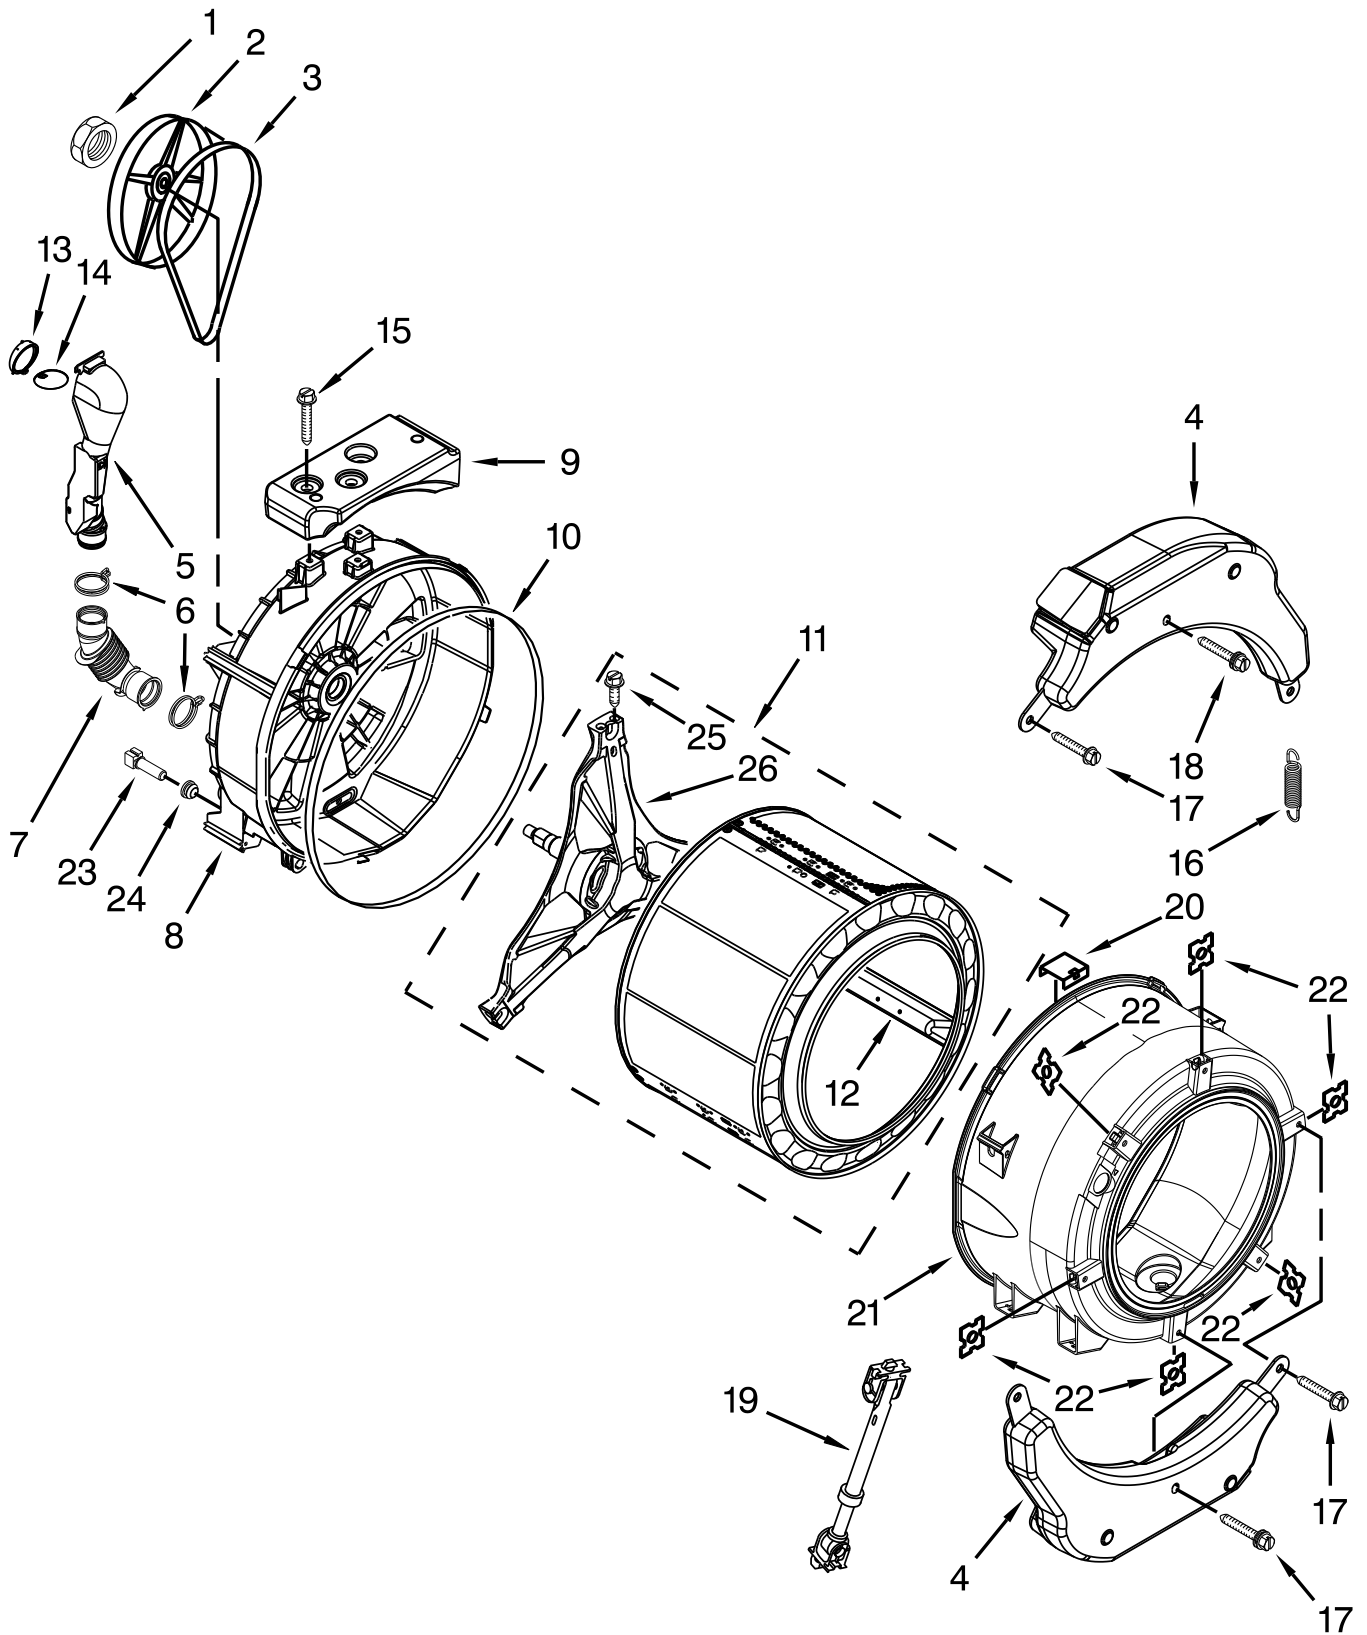

TUB AND BASKET PARTS

TUB AND BASKET PARTS

<u>Illus.</u> <u>No.</u>	<u>Part No.</u>	<u>Description</u>	<u>Illus.</u> <u>No.</u>	<u>Part No.</u>	<u>Description</u>	<u>Illus.</u> <u>No.</u>	<u>Part No.</u>	<u>Description</u>
1	8533999	Nut, Pulley	10	8540090	Gasket, Tub	18	W10259288	Bolt Assembly, Counterweight Center Hole
2	8540088C	Pulley	11	W10303571	Basket, Complete	19	W10015830	Absorber, Shock
3	W10260319	Belt, Drive	12	W10118982	Baffle, Tub	20	8540092	Clamp, Tub
4	W10223198	Counterweight, Front	13	W10142721	Ventilation, Connector	21	W10266965	Tub, Front
5	W10142720	Pipe, Ventilation	14	W10142722	Flap, Ventilation	22	8540072	Nut, Push-In
6	W10273034	Clamp, Vent Hose	15	W10246531	Screw, Rear Counterweight	23	W10176659	Control, Negative Thermistor
7	8540019	Hose, Exhaust	16	W10010360	Spring, Suspension	24	8540766	Seal, Rubber
8	W10303574	Tub, Rear	17	W10094780	Screw	25	8540382	Screw
9	W10200747	Counterweight, Rear				26	8540342	Assembly, Crosspiece