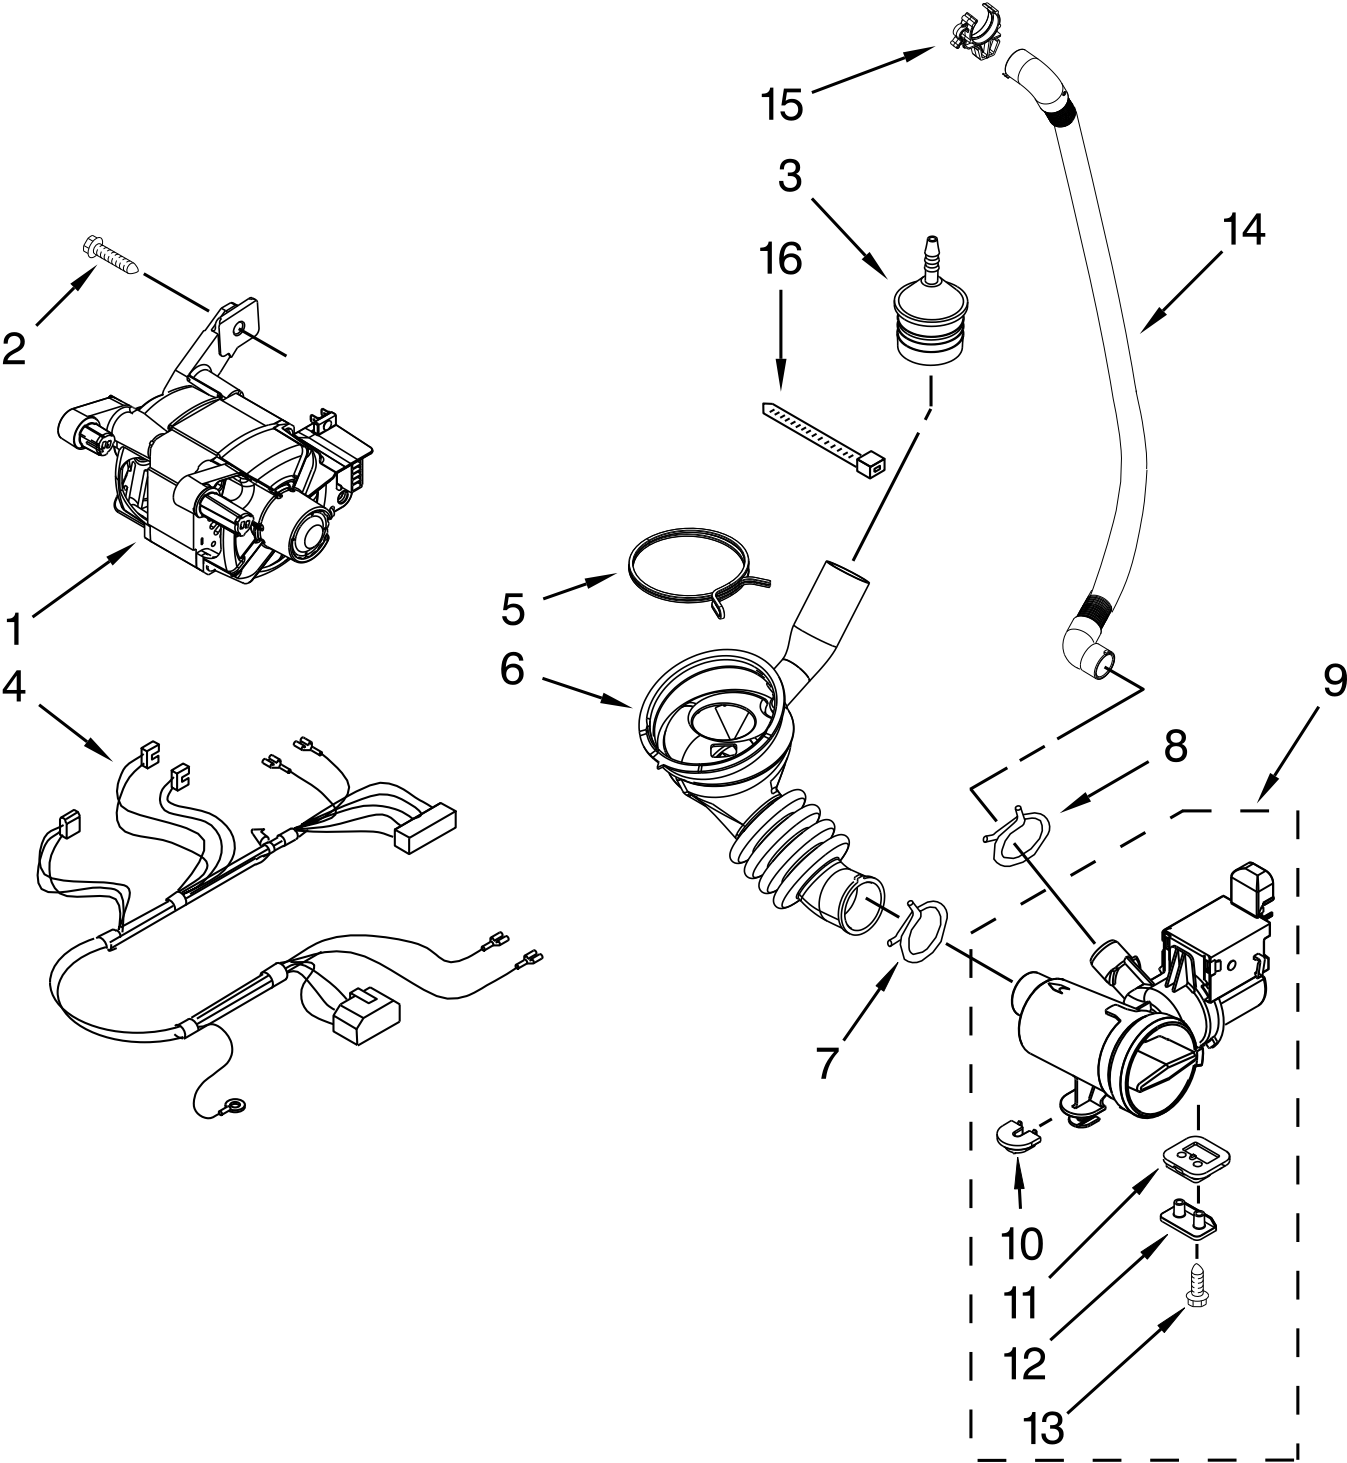

PUMP AND MOTOR PARTS

PUMP AND MOTOR PARTS

<u>Illus.</u> <u>No.</u>	<u>Part No.</u>	<u>Description</u>
1	W10171927	Motor, Drive
2	8540134	Bolt, Motor
3	W10405608	Trap, Air
4	W10364668	Harness, Motor
5	W10273037	Clamp
6	8540012	Hose, Tub to Pump
7	W10273036	Clamp, Hose

<u>Illus.</u> <u>No.</u>	<u>Part No.</u>	<u>Description</u>
8	356138	Clamp, Hose
9	W10183441	Pump (Complete)
10	W10191886	Foot, Rubber (Slider)
11	W10191880	Foot, Rubber (Lock)
12	W10190649	Cap, Lock Foot
13	W10167905	Screw
14	W10272563	Hose, Drain Inner

<u>Illus.</u> <u>No.</u>	<u>Part No.</u>	<u>Description</u>
15	W10003290	Retainer, Drain Hose
16	2262071	Tie, Cable