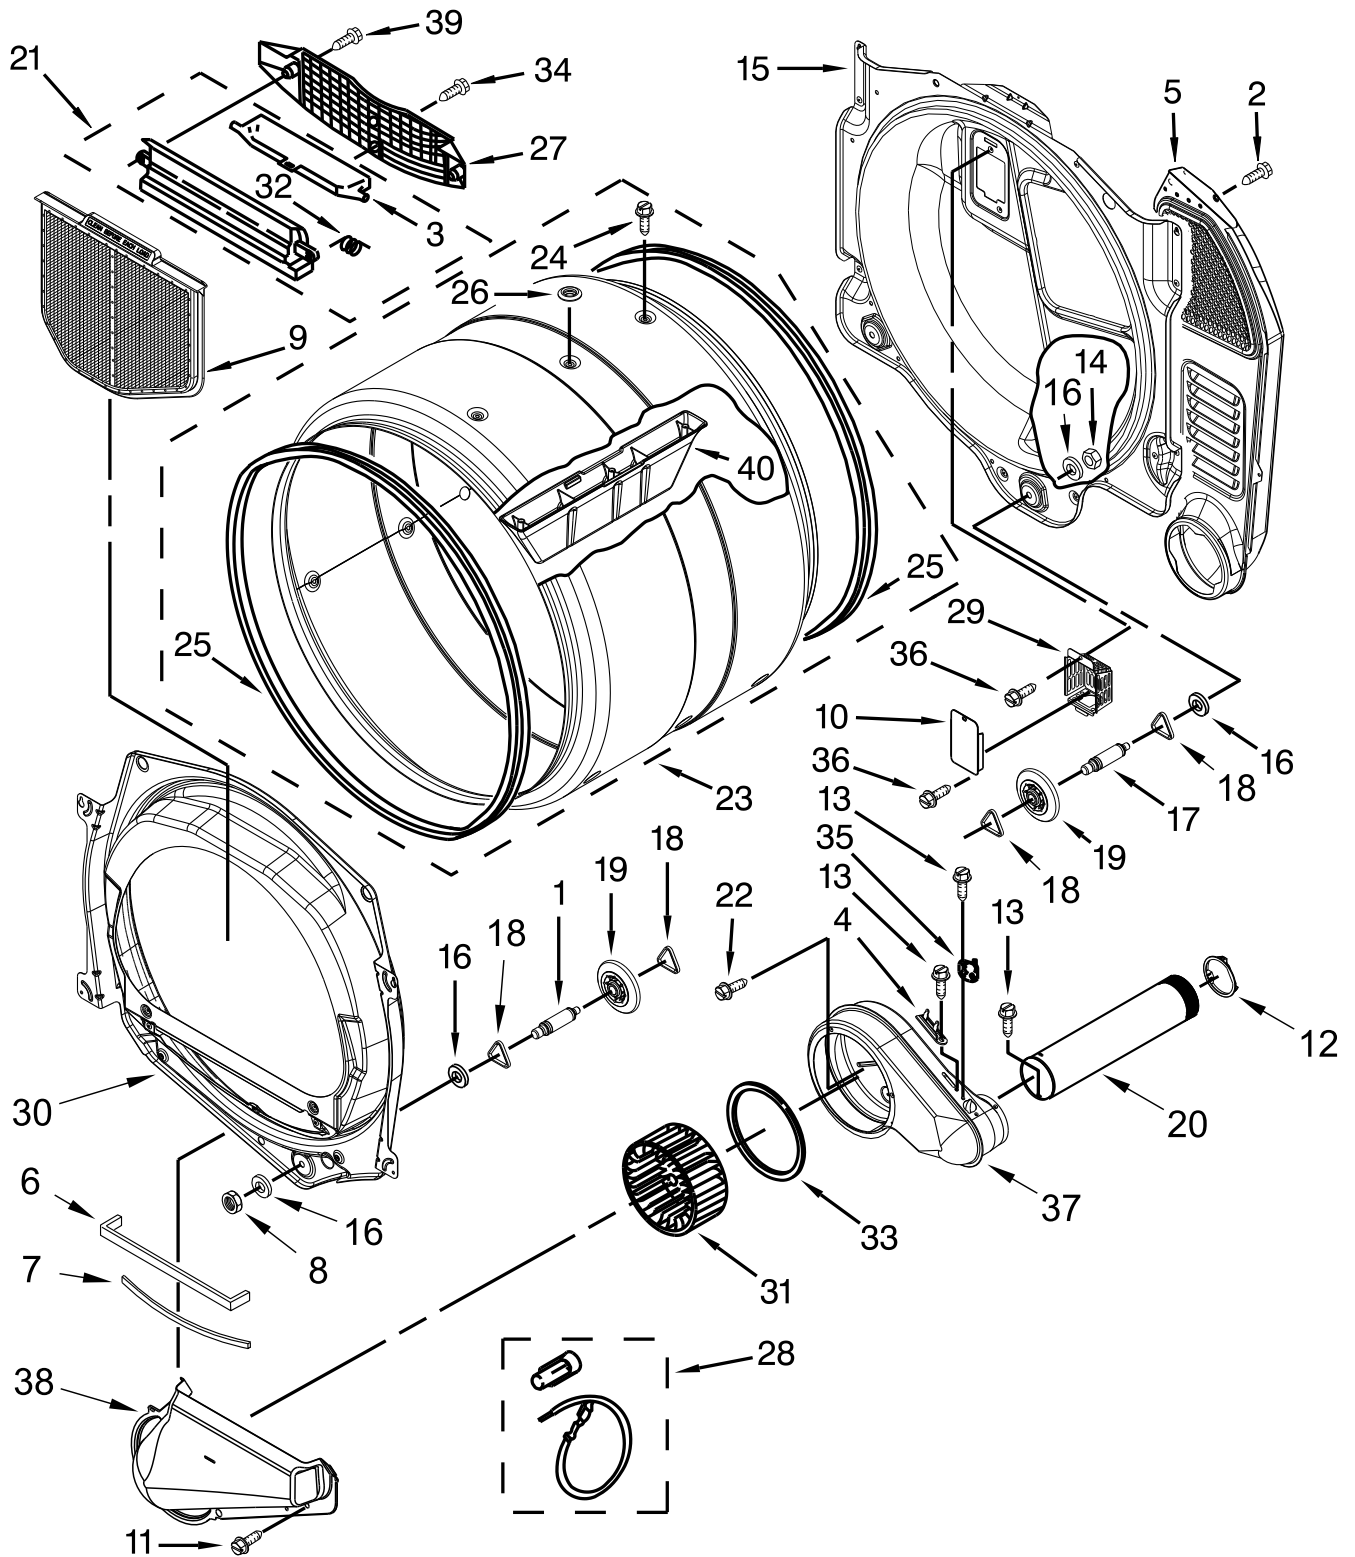

BULKHEAD AND BLOWER PARTS

BULKHEAD AND BLOWER PARTS

<u>Illus.</u> <u>No.</u>	<u>Part No.</u>	<u>Description</u>	<u>Illus.</u> <u>No.</u>	<u>Part No.</u>	<u>Description</u>	<u>Illus.</u> <u>No.</u>	<u>Part No.</u>	<u>Description</u>
1	W10359271	Shaft, Drum Roller - Right Hand Thread	15	W10080170	Bulkhead, Rear	32	3394986	Spring, Lint Screen Door
2	3390647	Screw	16	3387459	Washer	33	697770	Seal, Plate Cover
3	W10685668	Door, Lint Screen	17	W10359272	Shaft, Drum Roller - Left Hand Thread			(Electric Models)
4	3392519	Fuse, Thermal (91C)	18	W10512946	Washer, Tri Ring	W10181918		Seal, Plate Cover
5	697354	Assembly, Air Duct (Electric Models)	19	W10314171	Roller, Support			(Gas Model)
	3394346	Assembly, Air Duct (Gas Model)	20	W10225176	Pipe, Exhaust	34	695240	Screw
6	697813	Seal, Outlet Housing	21	W10685669	Assembly, Outlet Housing	35	8577274	Thermistor
7	697814	Seal, Drum Front	22	489463	Screw	36	3390647	Screw
8	3934666	Nut, Hex	23	W10549541	Drum Complete Assembly	37	W10151271	Housing, Blower (Electric Models)
9		Screen, Lint	24	W10219342	Screw	W10119255		Housing, Blower (Gas Model)
	W10596627	White	25	W10521118	Seal, Drum	38	8066168	Assembly, Lint Duct
10	3402841	Lens, Drum Light	26	W10128544	Cap, Plug	39	3387230	Screw
11	359625	Screw	27	W10692558	Grill, Outlet	40	W10153409	Baffle, Drum
12	W10344699	Collar, Duct	28	279457	Terminal Wire Kit (For Heater Element Wiring Harness Repair)			
13	8533971	Screw	29	W10465334	Bracket, Drum Light			
14	W10001120	Nut, Hex (Left Hand Thread)	30	8565061	Bulkhead, Front			
			31	W10349492	Wheel, Blower