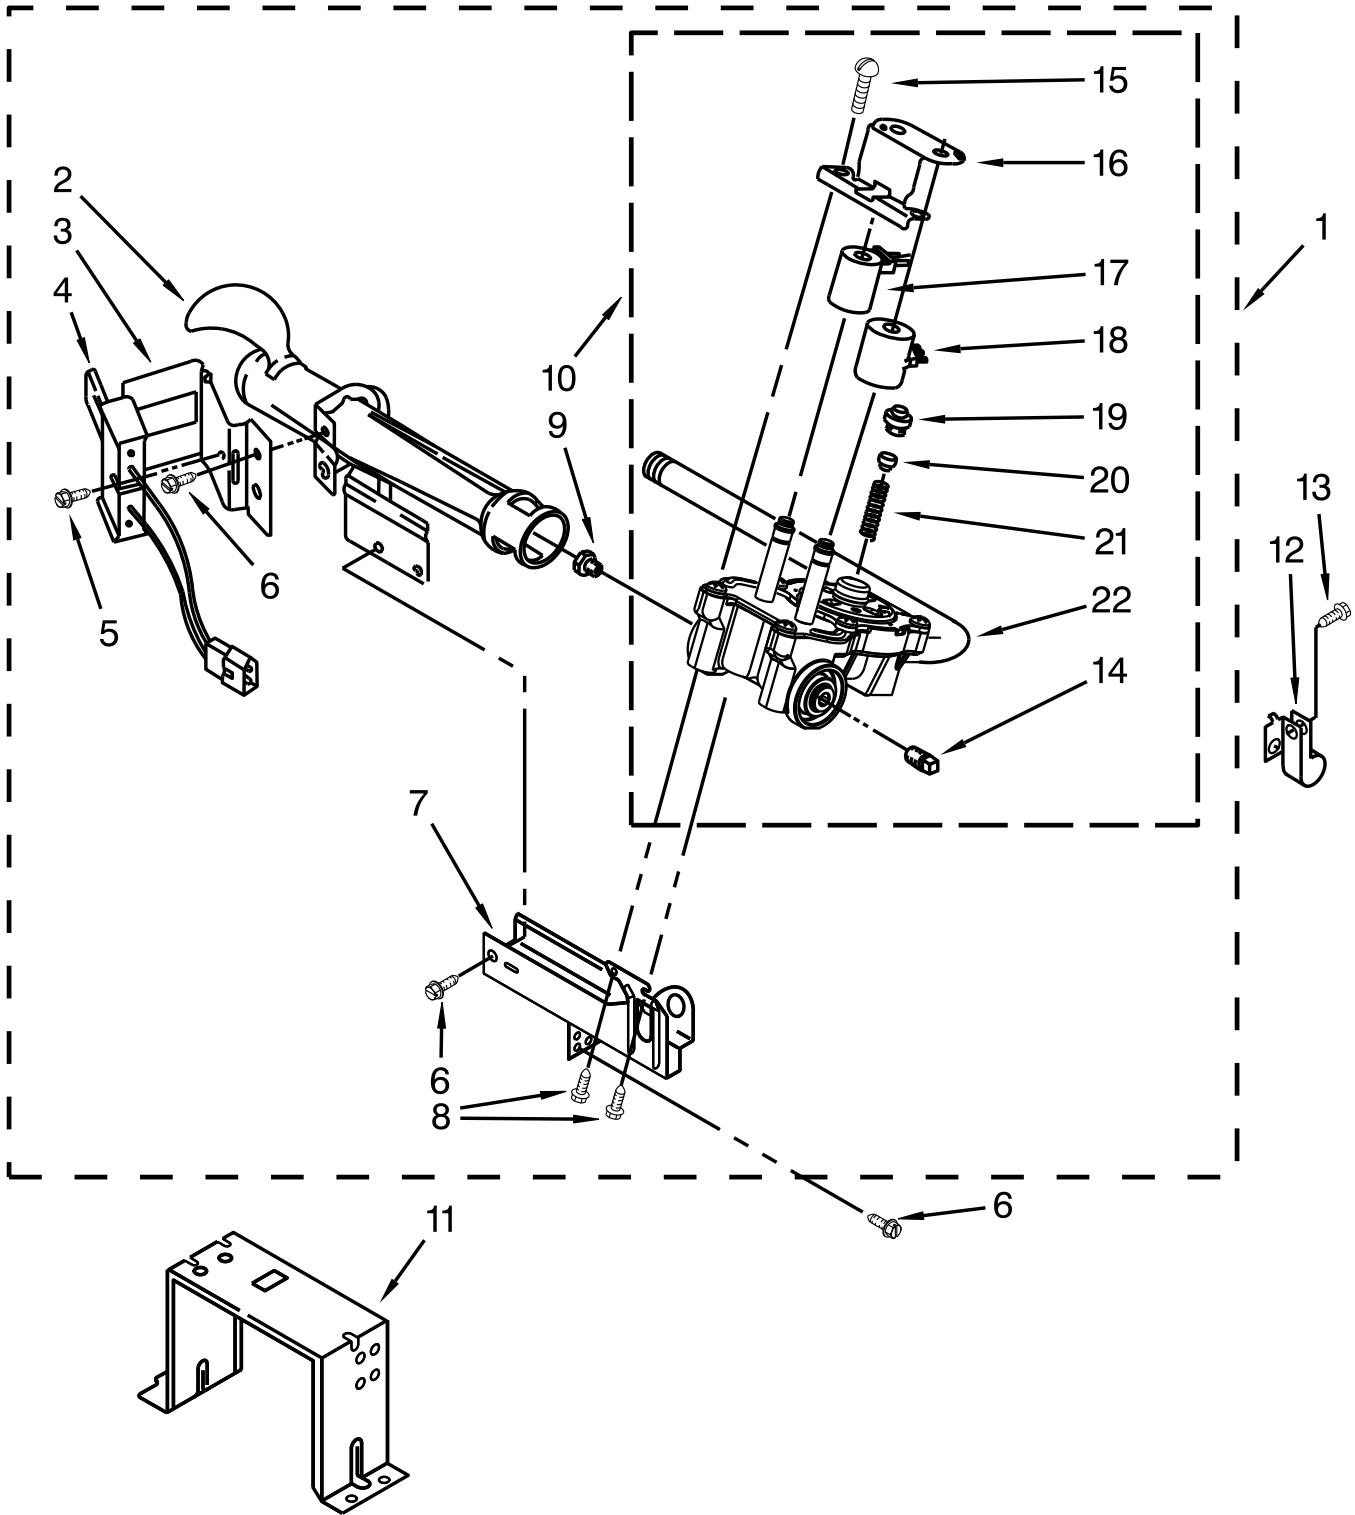

W10096909 BURNER ASSEMBLY PARTS

USE WITH TYPE 1 - NATURAL, TYPE 2 - MIXED
AND TYPE 4 - LIQUEFIED PROPANE AND BUTANE GASES

W10096909 BURNER ASSEMBLY PARTS

<u>Illus.</u> <u>No.</u>	<u>Part No.</u>	<u>Description</u>	<u>Illus.</u> <u>No.</u>	<u>Part No.</u>	<u>Description</u>	<u>Illus.</u> <u>No.</u>	<u>Part No.</u>	<u>Description</u>
1	W10096909	Burner Assembly 50 Hz. (Type 1 and 2)	10	8281918	Valve Gas 50 Hz. (Complete)	20	694423	Screw, Regulator Adjustment
2	688617	Tube, Burner	11	3389889	Bracket, Support	21	694422	Spring, Regulator
3	694298	Bracket, Ignitor	12	3978776	Bracket, Gas Pipe	22	W10097610	Pipe, Gas Supply
4	686590	Ignitor	13	3390647	Screw			Following Parts Not Illustrated
5	3393909	Screw	14	W10295523	Pipe Plug		W10233219	Conversion Kit, LP
6	343641	Screw	15	694421	Screw, Coil			
7	3389871	Base, Burner	16	694538	Bracket, Coil			
8	3387057	Screw	17	695297	Coil, 50 Hz.			
9		Orifice, Burner	18	695298	Coil, 50 Hz. (Split)			
	234660	Type 1 (Natural)	19	694424	Leak, Limiter			
	234868	Type 4 (Propane)