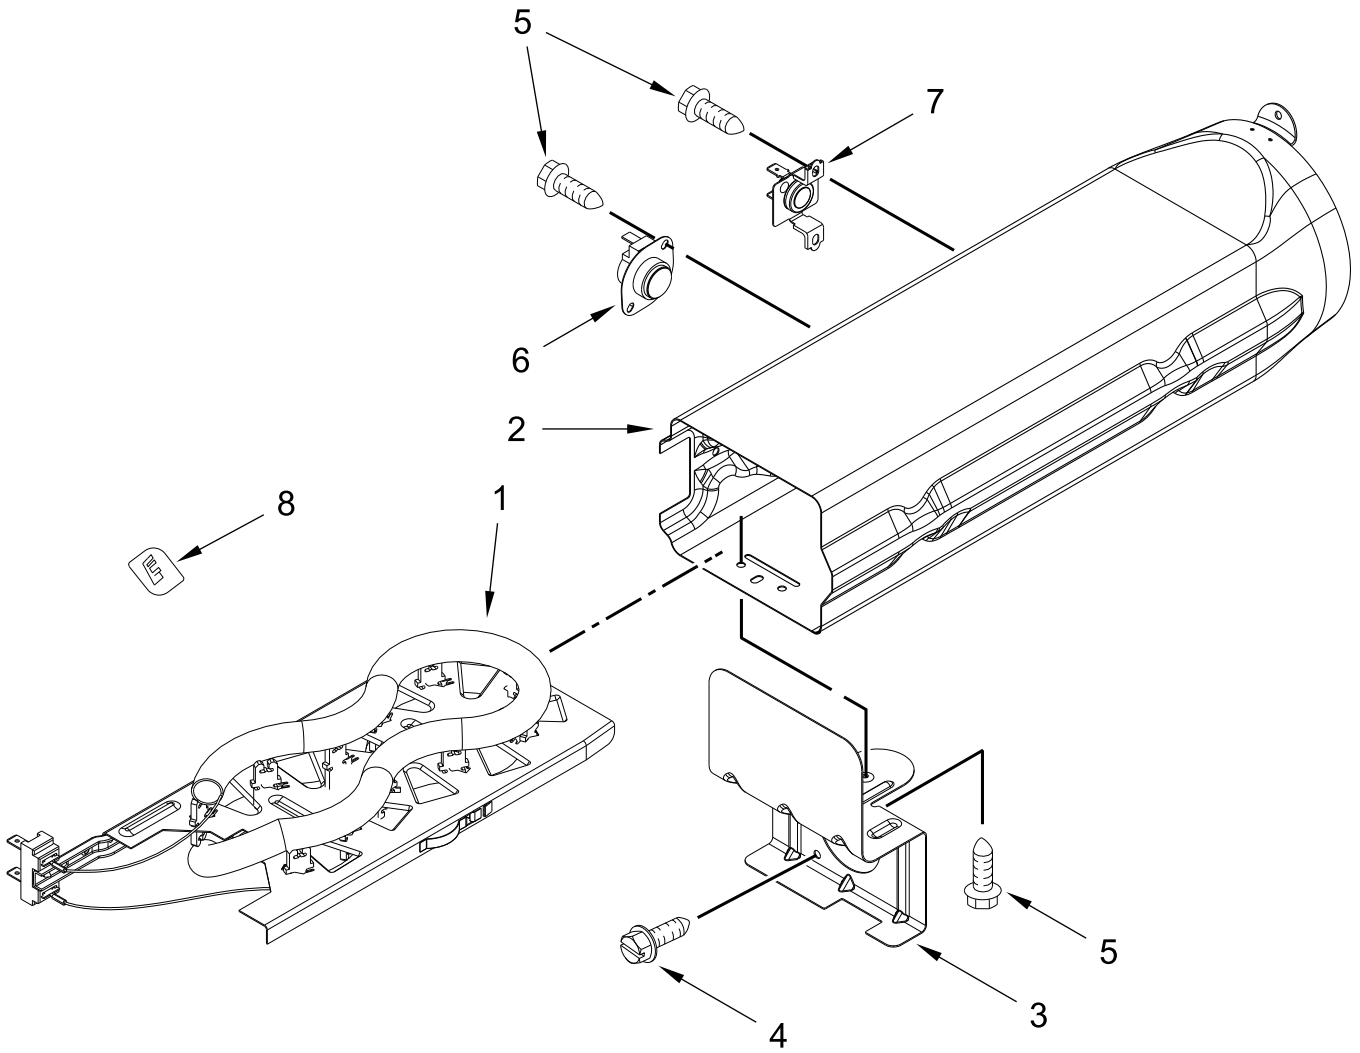

BULKHEAD AND BLOWER PARTS

<u>Illus.</u> <u>No.</u>	<u>Part No.</u>	<u>Description</u>	<u>Illus.</u> <u>No.</u>	<u>Part No.</u>	<u>Description</u>	<u>Illus.</u> <u>No.</u>	<u>Part No.</u>	<u>Description</u>
1	W10359271	Shaft, Drum Roller - Right Hand Thread	15	W10080170	Bulkhead, Rear	32	3394986	Spring, Lint Screen Door
2	3390647	Screw	16	3387459	Washer	33	697770	Seal, Plate Cover
3	W10685668	Door, Lint Screen	17	W10359272	Shaft, Drum Roller - Left Hand Thread			(Electric Models)
4	3392519	Fuse, Thermal (91C)	18	W10512946	Washer, Tri Ring	W10181918		Seal, Plate Cover
5	697354	Assembly, Air Duct (Electric Models)	19	W10314171	Roller, Support			(Gas Model)
	3394346	Assembly, Air Duct (Gas Model)	20	W10225176	Pipe, Exhaust	34	695240	Screw
6	697813	Seal, Outlet Housing	21	W10685669	Assembly, Outlet Housing	35	8577274	Thermistor
7	697814	Seal, Drum Front	22	489463	Screw	36	3390647	Screw
8	3934666	Nut, Hex	23	W10549541	Drum Complete Assembly	37	W10151271	Housing, Blower (Electric Models)
9		Screen, Lint	24	W10219342	Screw	W10119255		Housing, Blower (Gas Model)
	W10596627	White	25	W10521118	Seal, Drum	38	8066168	Assembly, Lint Duct
10	3402841	Lens, Drum Light	26	W10128544	Cap, Plug	39	3387230	Screw
11	359625	Screw	27	W10692558	Grill, Outlet	40	W10153409	Baffle, Drum
12	W10344699	Collar, Duct	28	279457	Terminal Wire Kit (For Heater Element Wiring Harness Repair)			
13	8533971	Screw	29	W10465334	Bracket, Drum Light			
14	W10001120	Nut, Hex (Left Hand Thread)	30	8565061	Bulkhead, Front			
			31	W10349492	Wheel, Blower			

DRYER HEATING PARTS-ELECTRIC