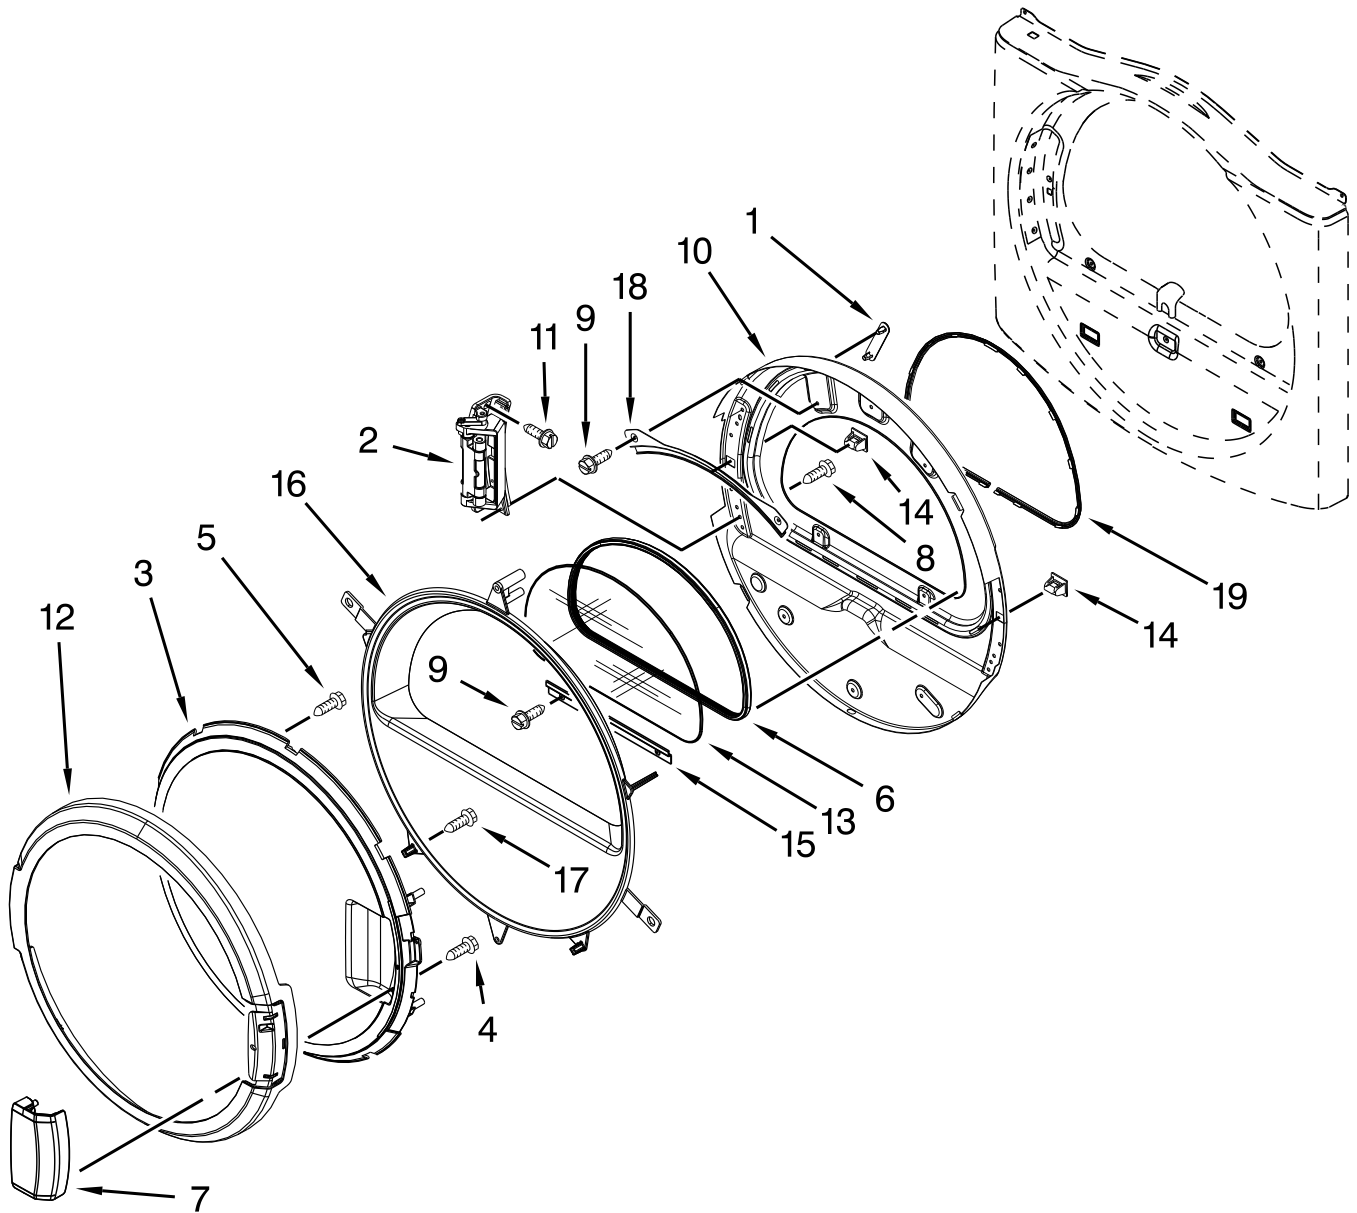

DRYER DOOR PARTS

DRYER DOOR PARTS

<u>Illus.</u> <u>No.</u>	<u>Part No.</u>	<u>Description</u>	<u>Illus.</u> <u>No.</u>	<u>Part No.</u>	<u>Description</u>	<u>Illus.</u> <u>No.</u>	<u>Part No.</u>	<u>Description</u>
1	8565119	Hole Cover, Hinge	8	W10159996	Screw	16	8580059	Door, Intermediate (Stationary)
2	W10198424	Assembly, Door Hinge	9	3393258	Screw	17	8534044	Screw
3	W10137467	Assembly, Door Intermediate	10	W10564648	Assembly, Door (Inner)	18	8519356	Retainer, Window (Upper)
4	9742177	Screw	11	355515	Screw	19	W10407973	Seal, Door
5	3400618	Screw	12	W10198431	Outer Ring, Door			
6	8579663	Seal, Window	13	W10286878	Window			
7		Handle, Door	14	690081	Assembly, Door Catch			
	W10112976	White	15	8519354	Retainer, Window