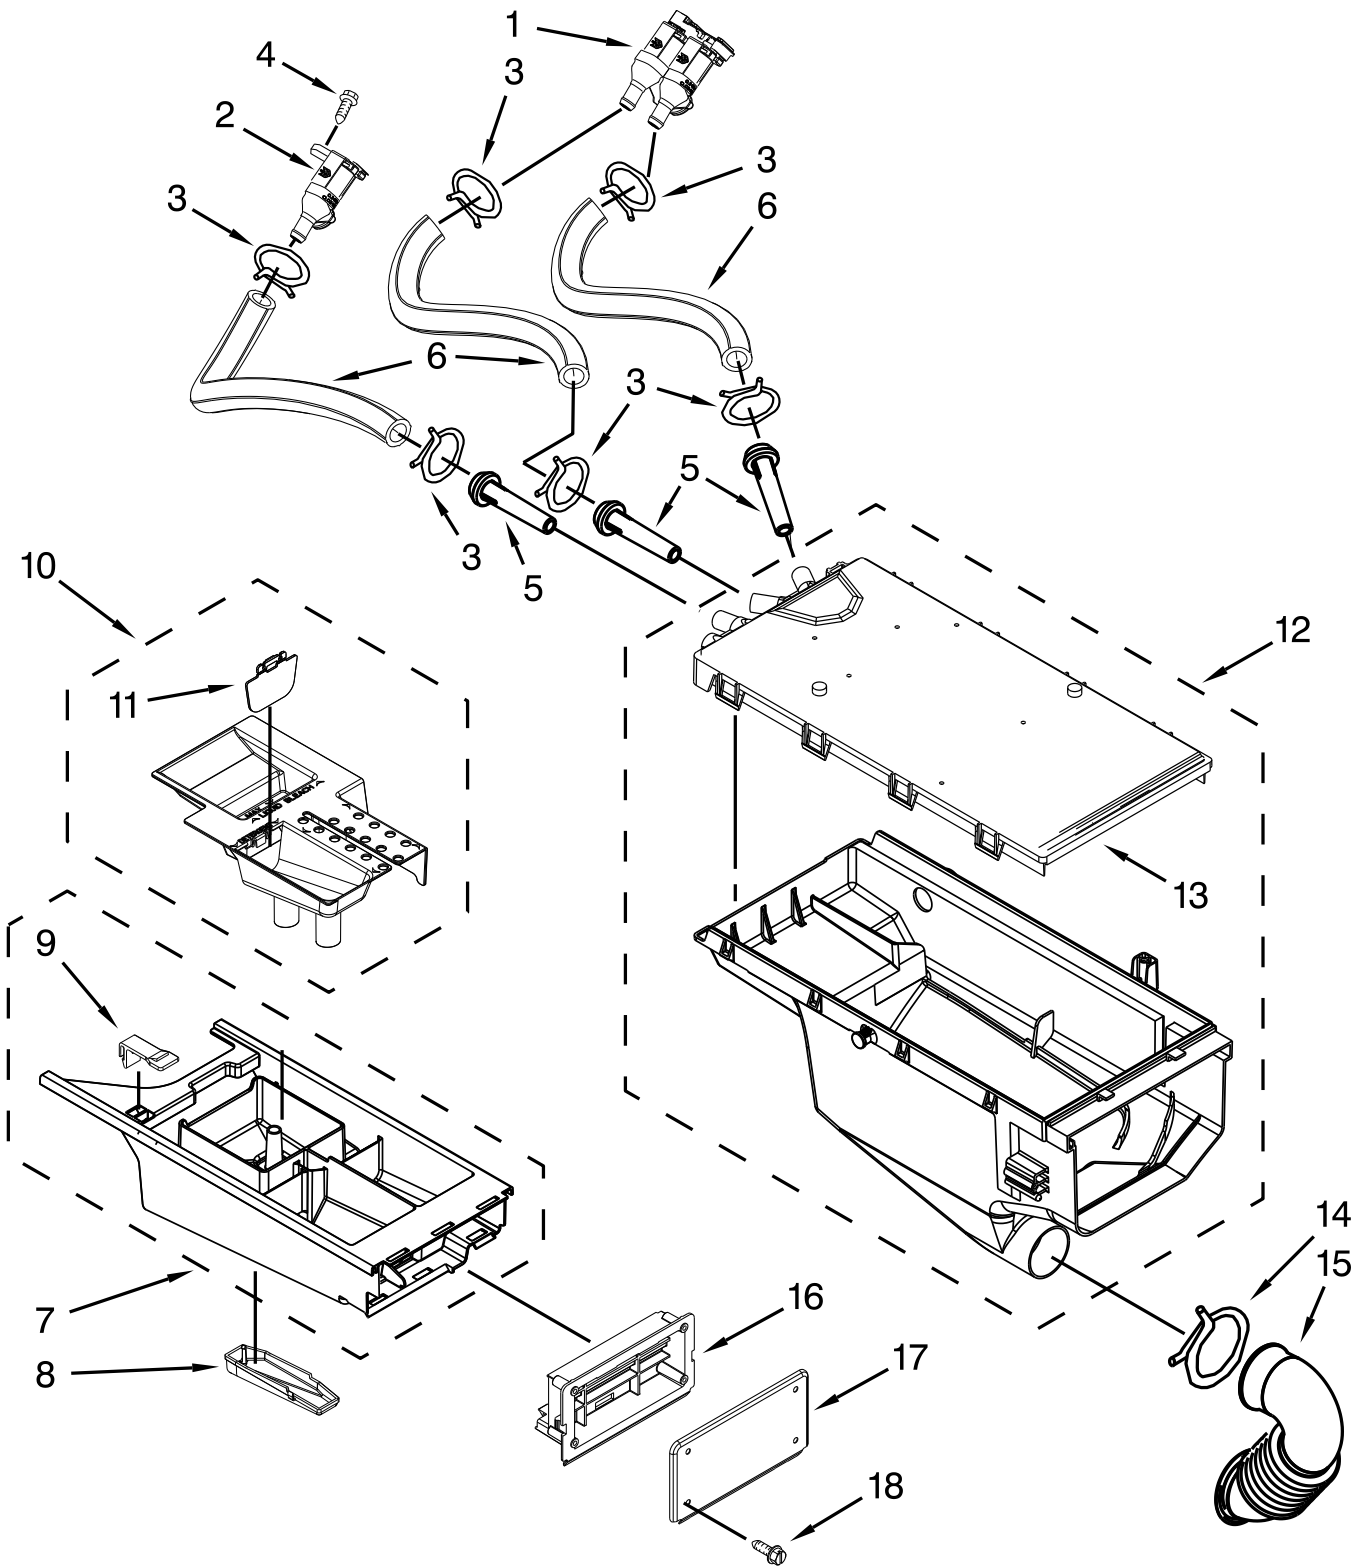

DISPENSER PARTS

DISPENSER PARTS

<u>Illus.</u> <u>No.</u>	<u>Part No.</u>	<u>Description</u>	<u>Illus.</u> <u>No.</u>	<u>Part No.</u>	<u>Description</u>	<u>Illus.</u> <u>No.</u>	<u>Part No.</u>	<u>Description</u>
1	W10316929	Valve, Water Inlet (Double)	8	8540399	Cover, Detergent Drawer	14	W10273032	Clamp, Hose
2	W10316932	Valve, Water Inlet (Single)	9	W10198458	Tab, Drawer Release	15	8540063	Hose, Dispenser To Tub
3	W10096852	Clamp, Hose	10	W10679677	Siphon, Bleach/Softener	16	W10764308	Handle, Drawer
4	W10137456	Screw	11	W10298953	Door, Living Hinge	17	W10198450	Cover, Handle
5	8183181	Nozzle, Inlet	12	W10212603	Dispenser, Outer Housing	18	W10137456	Screw
6	W10212611	Hose, Valve To Dispenser	13	W10212604	Plate, Distribution			
7	W10376660	Drawer, Detergent