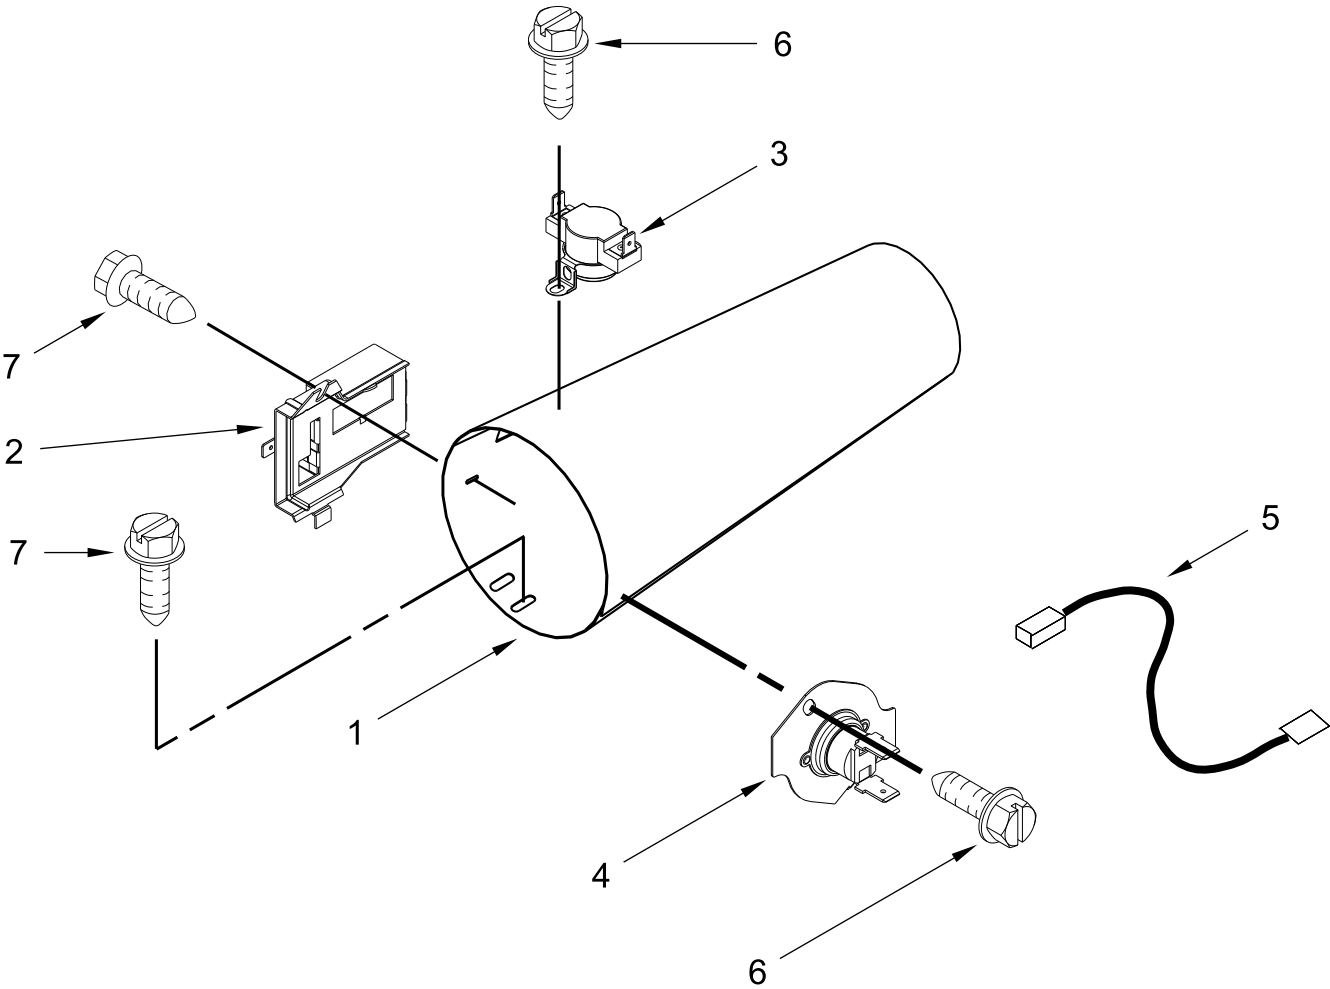

DRYER HEATING PARTS-GAS

DRYER HEATING PARTS-GAS

<u>Illus.</u> <u>No.</u>	<u>Part No.</u>	<u>Description</u>	<u>Illus.</u> <u>No.</u>	<u>Part No.</u>	<u>Description</u>	<u>Illus.</u> <u>No.</u>	<u>Part No.</u>	<u>Description</u>
1	8573824	Funnel, Burner	4	W10181549	Cut-Off, Thermal	6	90767	Screw
2	338906	Sensor, Radiant	5	3401707	Jumper, Wire	7	3390647	Screw
3	W10206703	Thermostat, High-Limit